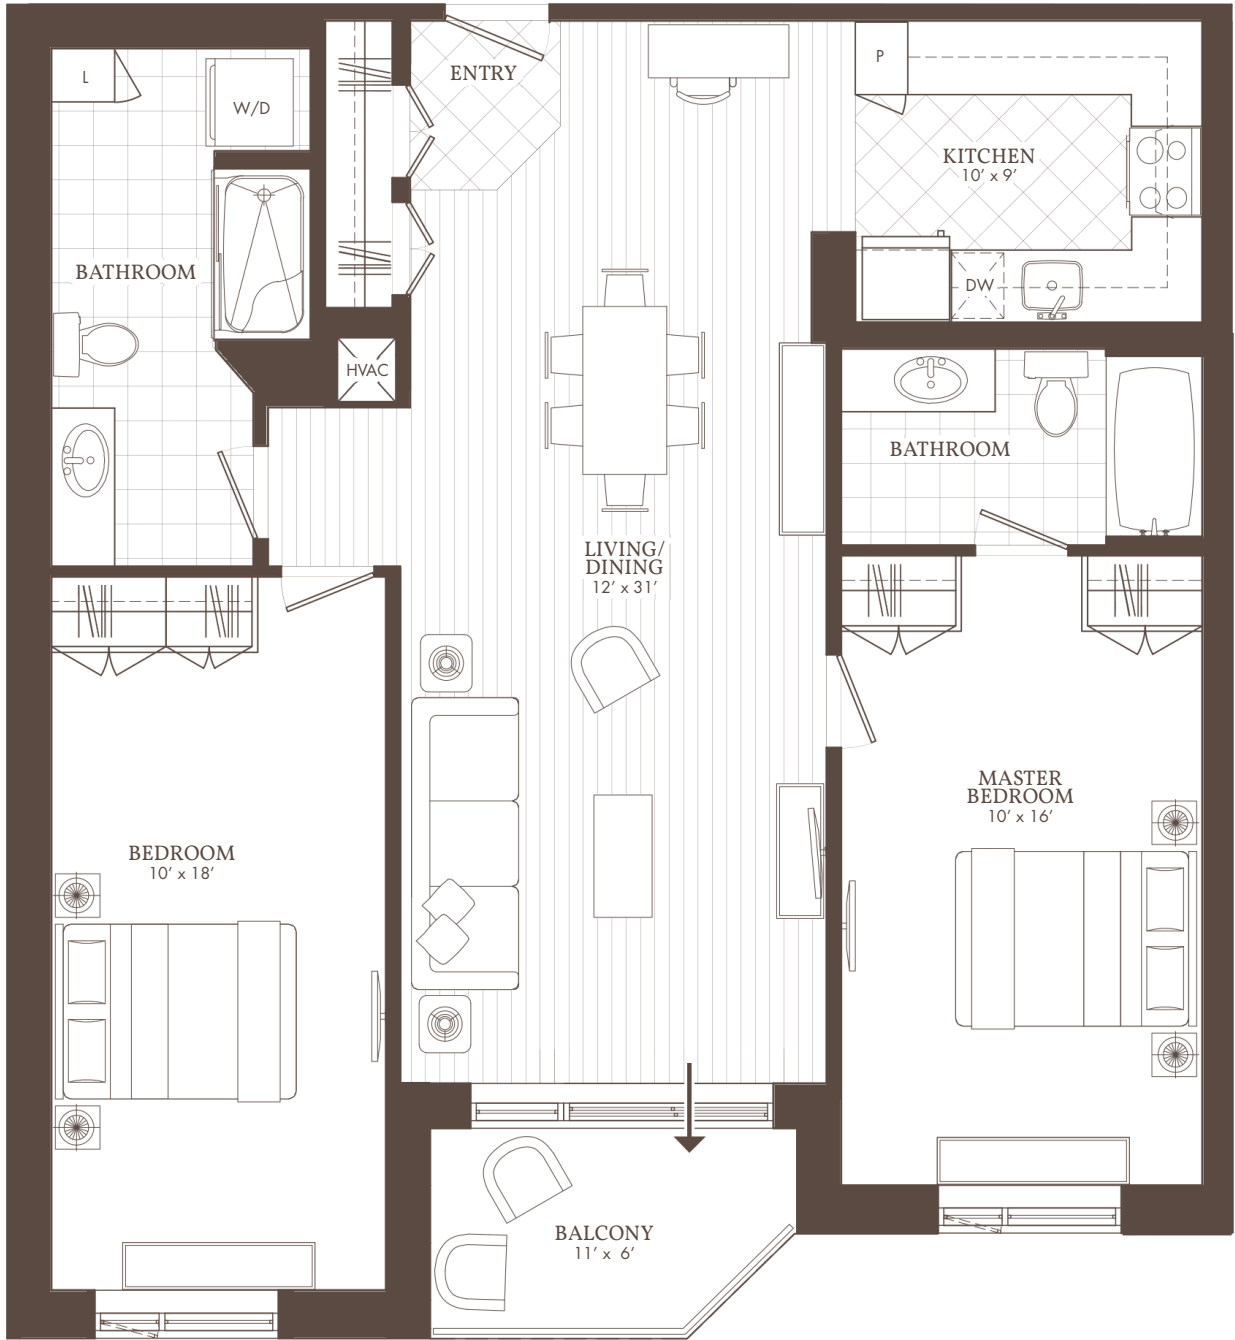

William's Court

KANATA LAKES APARTMENTS

B

04 & 14
Balcony

2 BED + 2 BATH

204, 304, 404, 504, 604, 704, 804, 904,
214, 314, 414, 514, 614, 714, 814, 914

WilliamsCourt.com

1025 CANADIAN SHIELD