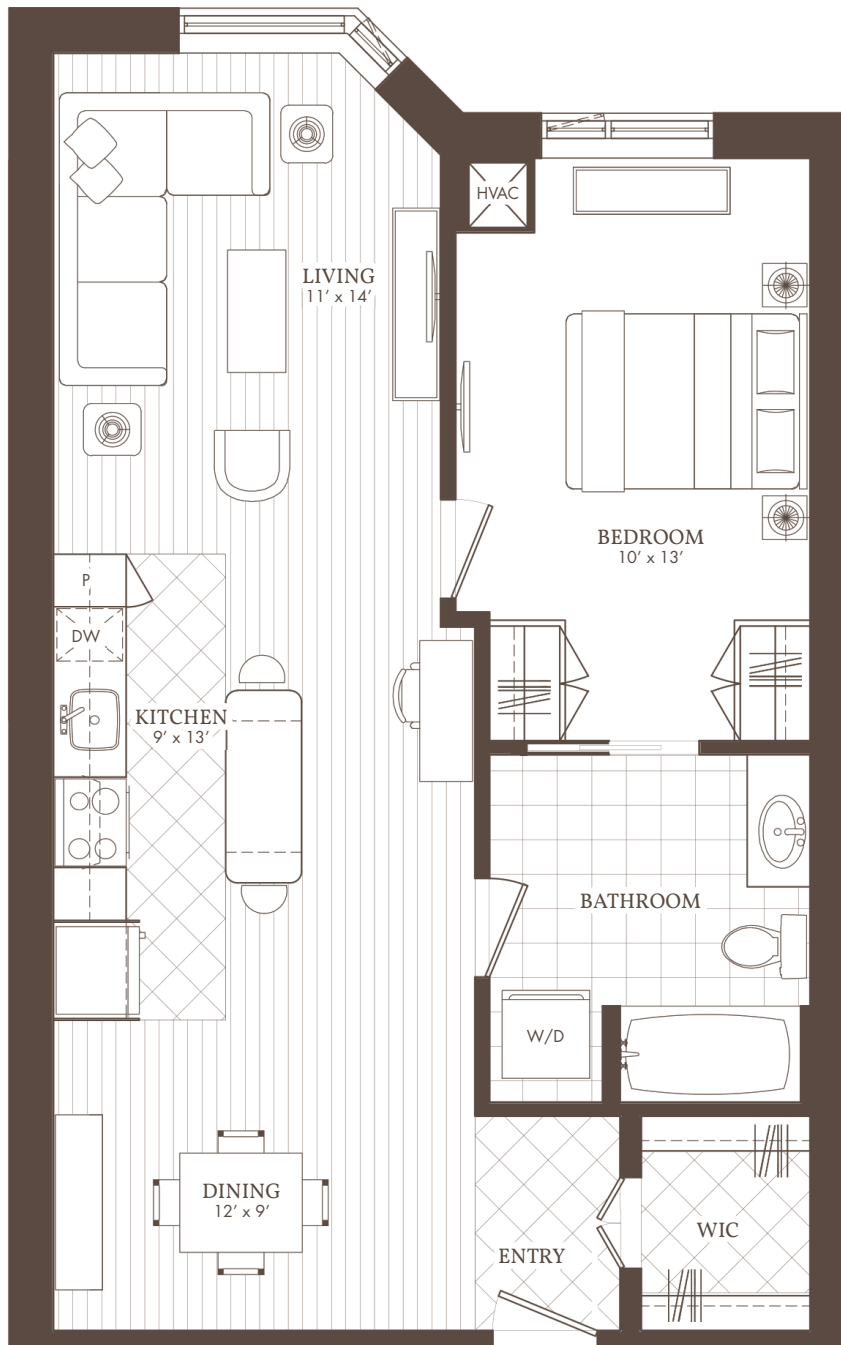

William's Court

KANATA LAKES APARTMENTS

B

05 & 11

1 BED

105, 205, 305, 405, 505, 605, 705, 805, 905, PH05,
111, 211, 311, 411, 511, 611, 711, 811, 911, PH11

WilliamsCourt.com

1025 CANADIAN SHIELD