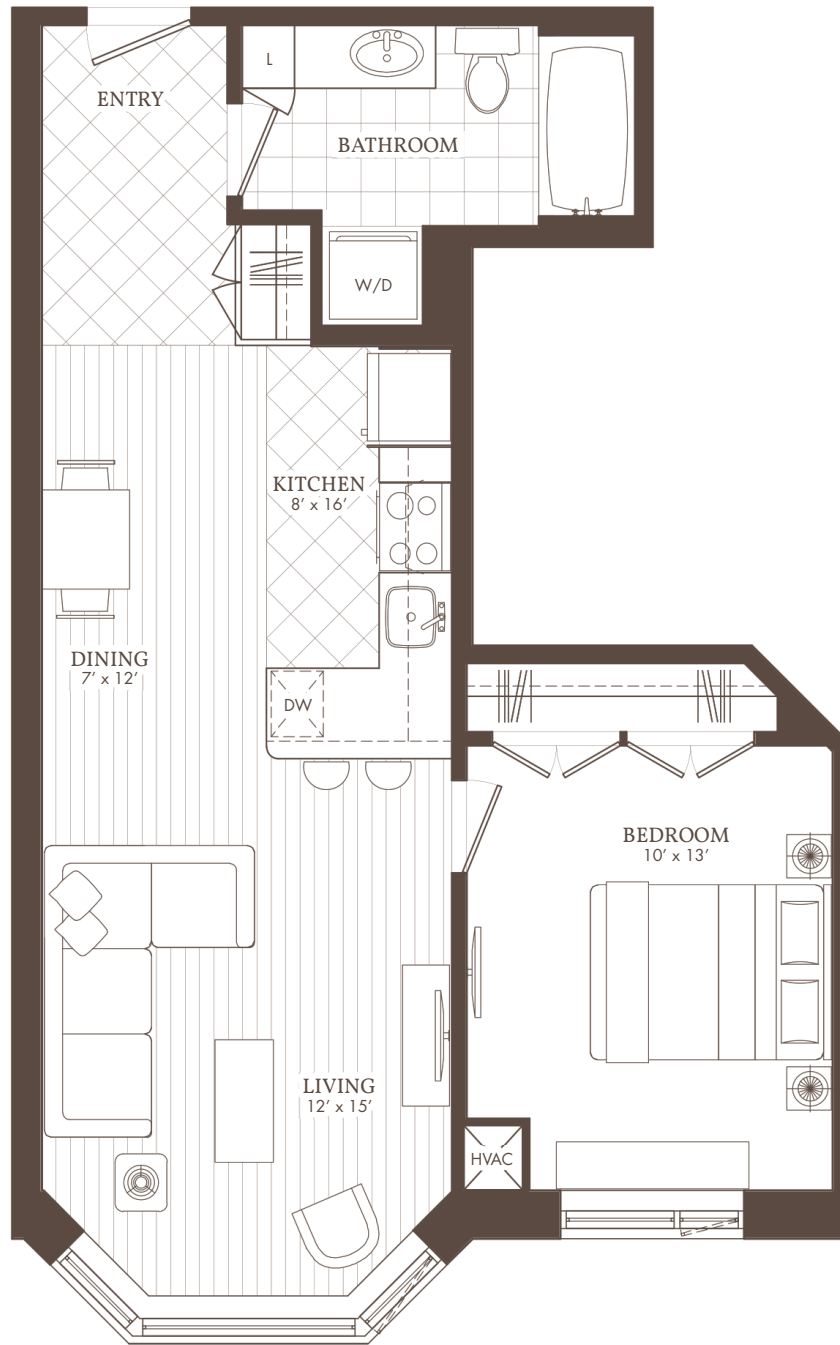

# William's Court

KANATA LAKES APARTMENTS

**B**

06 & 12

**1 BED**

206, 306, 406, 506, 606, 706, 806, 906,  
212, 312, 412, 512, 612, 712, 812, 912

[WilliamsCourt.com](http://WilliamsCourt.com)

1025 CANADIAN SHIELD