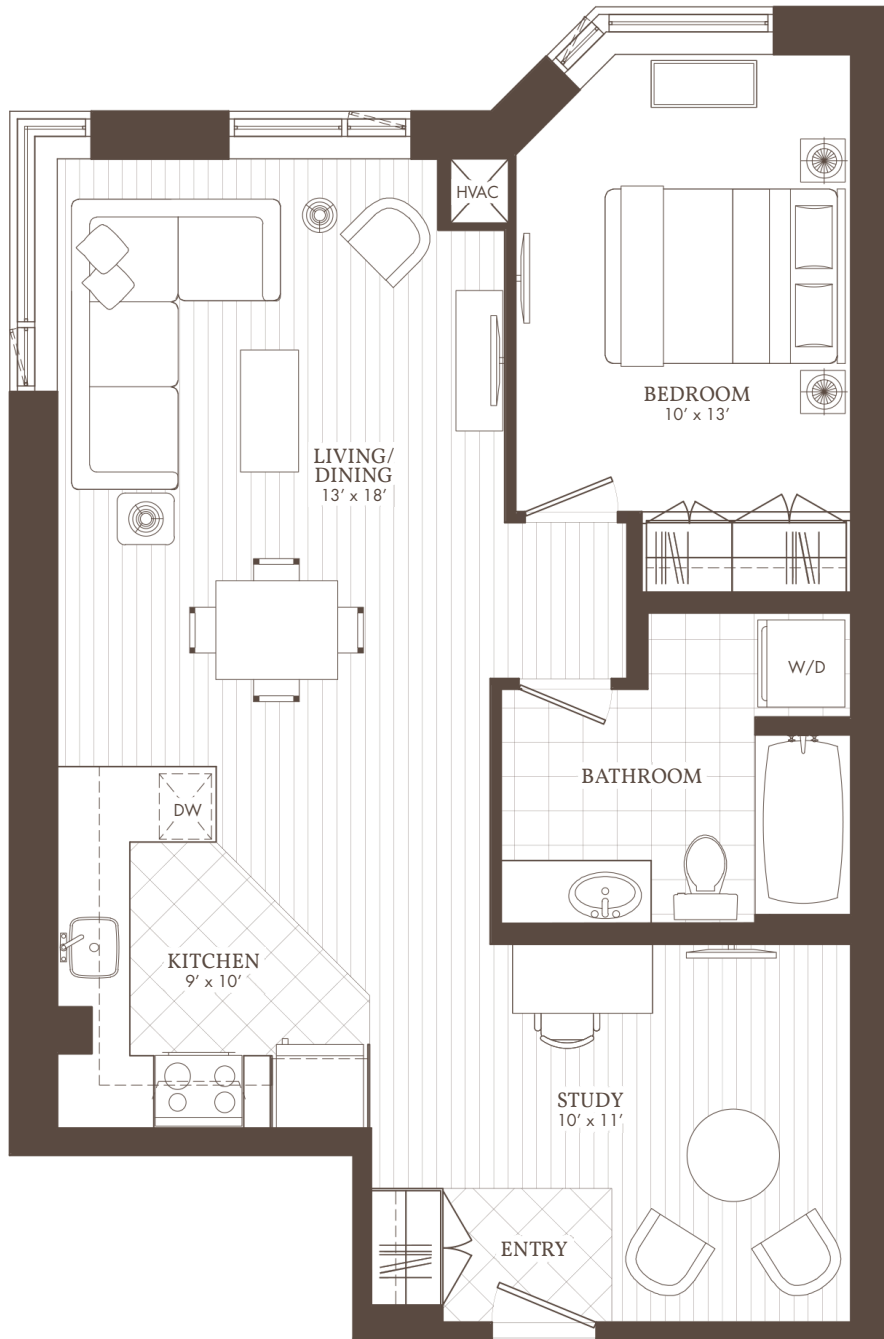

# William's Court

KANATA LAKES APARTMENTS

**B**

101 & 117

**1 BED + STUDY**

101\*, 117

\*Does not have corner window

[WilliamsCourt.com](http://WilliamsCourt.com)

1025 CANADIAN SHIELD