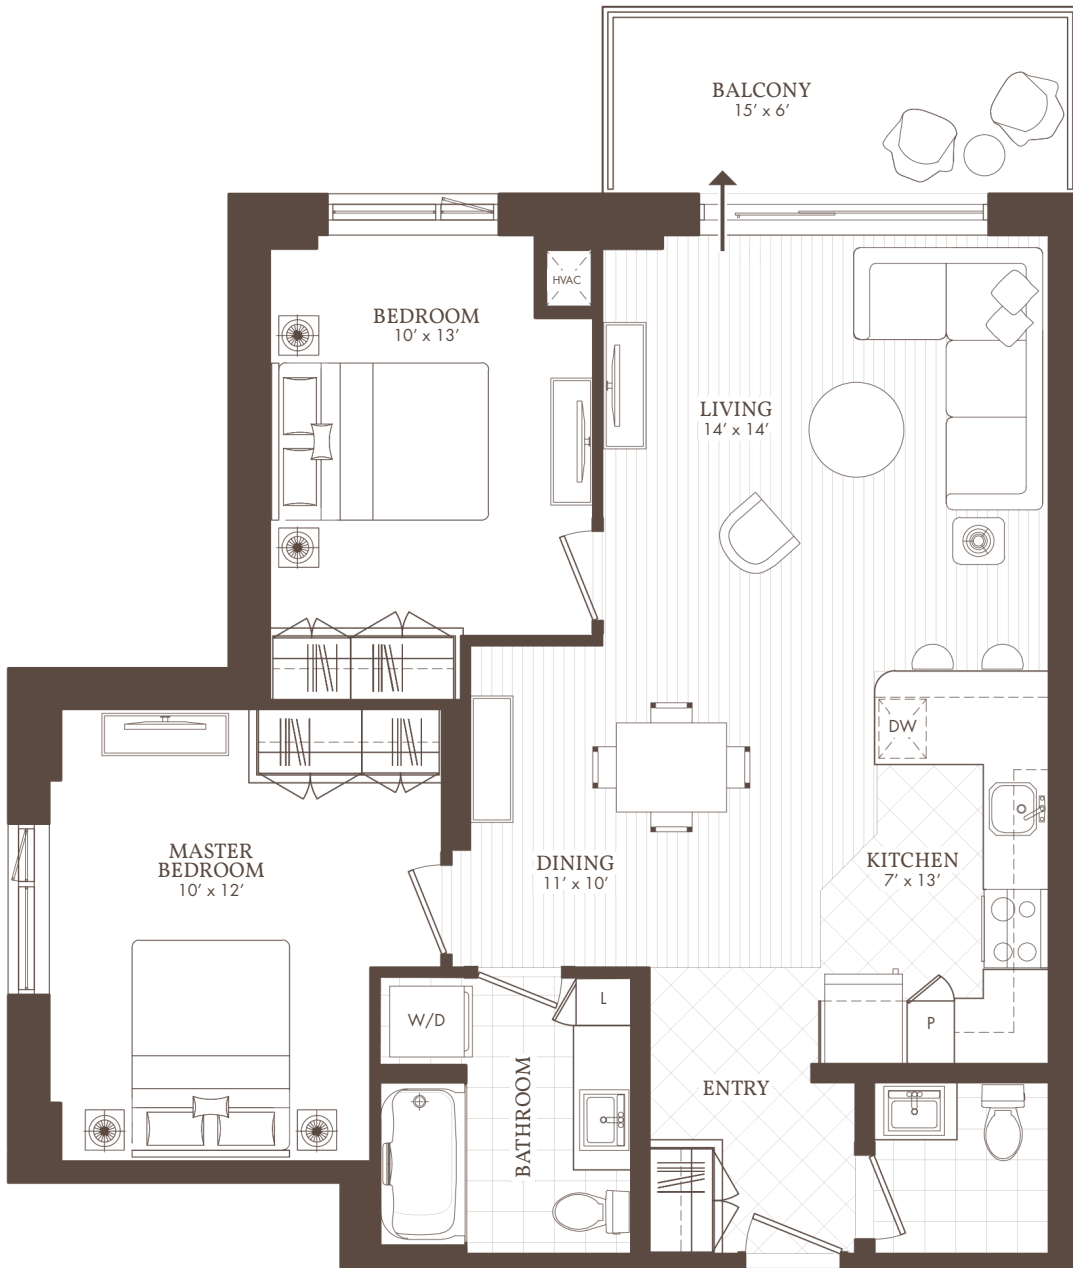

William's Court

KANATA LAKES APARTMENTS

G

02
Balcony

2 BED + 1½ BATH

202, 302, 402

WilliamsCourt.com

985 GREAT LAKES