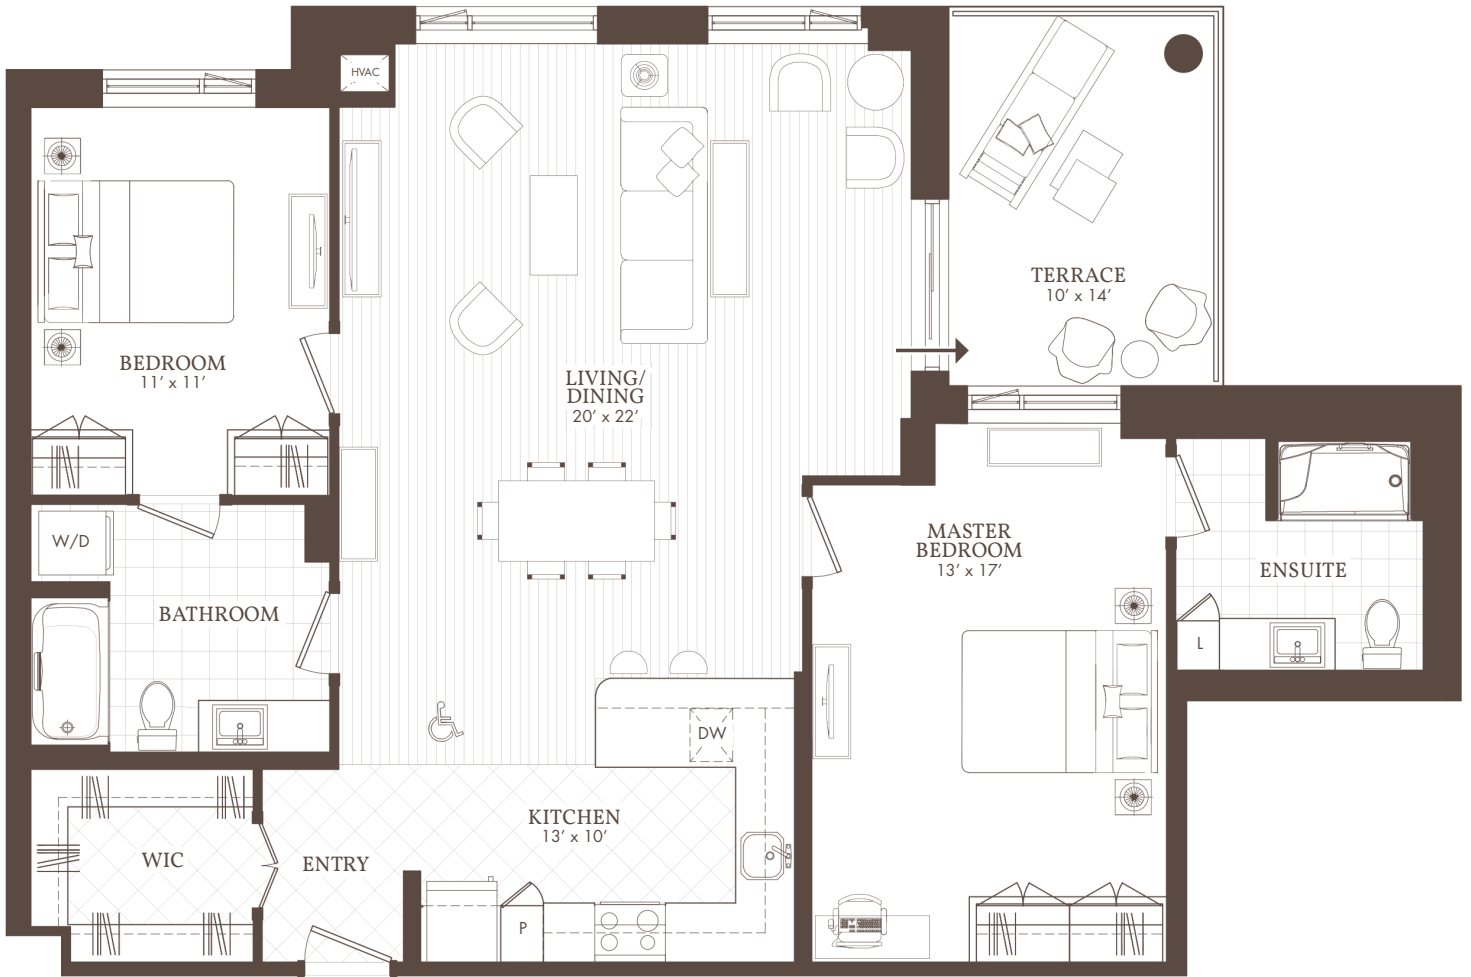

# William's Court

KANATA LAKES APARTMENTS

**G**

**08**  
Terrace

**2 BED + 2 BATH**

208, 308\*, 408\*

\*Balcony instead of terrace

WilliamsCourt.com

985 GREAT LAKES