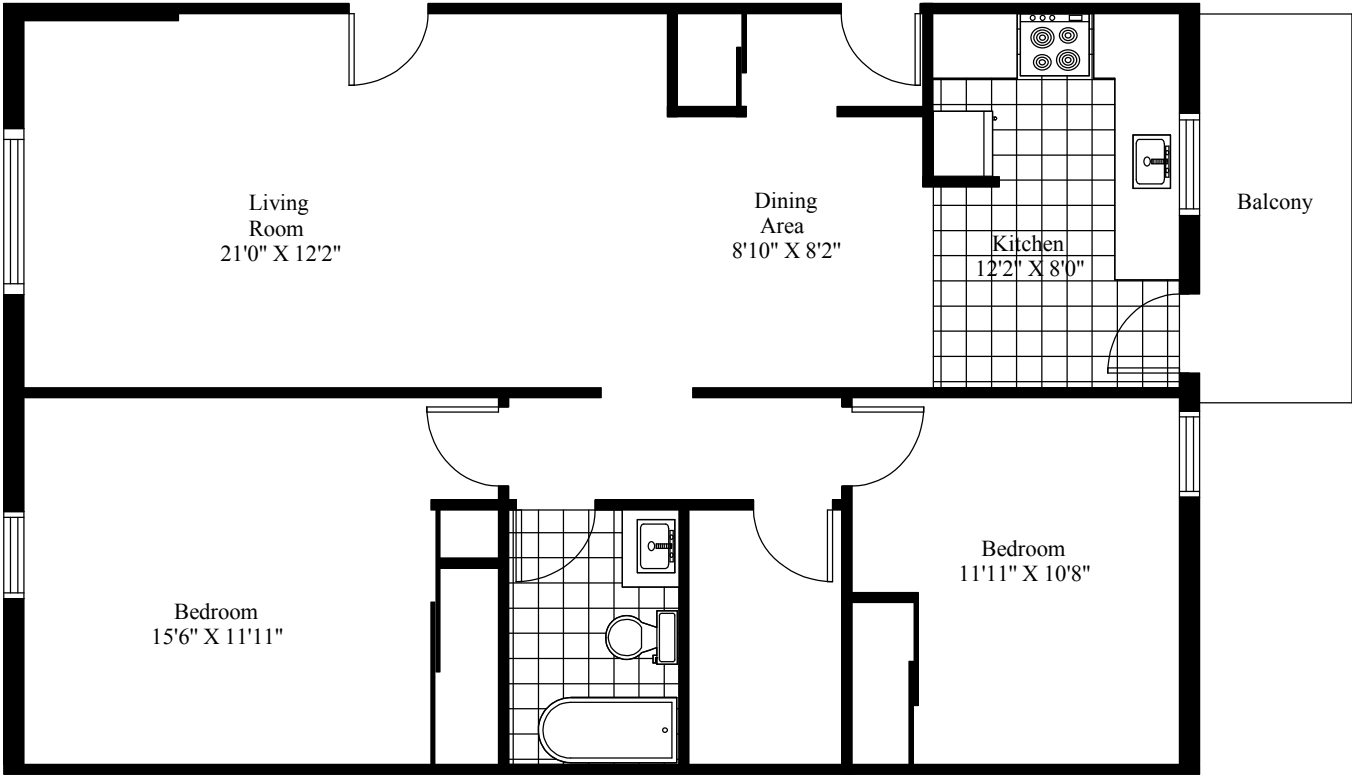

Blackshire Court Typical Two Bedroom

Main Living Area = 973 Square Feet