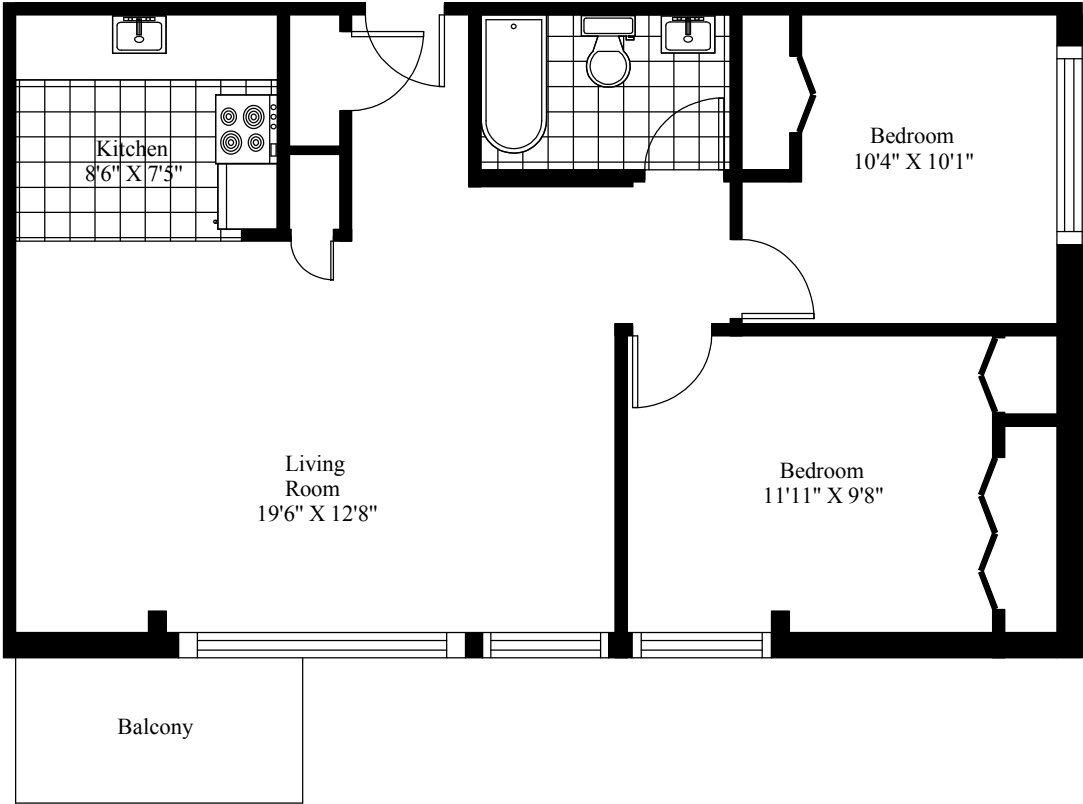

Braemore Plaza
Typical Two Bedroom

Main Living Area = 747 Square Feet