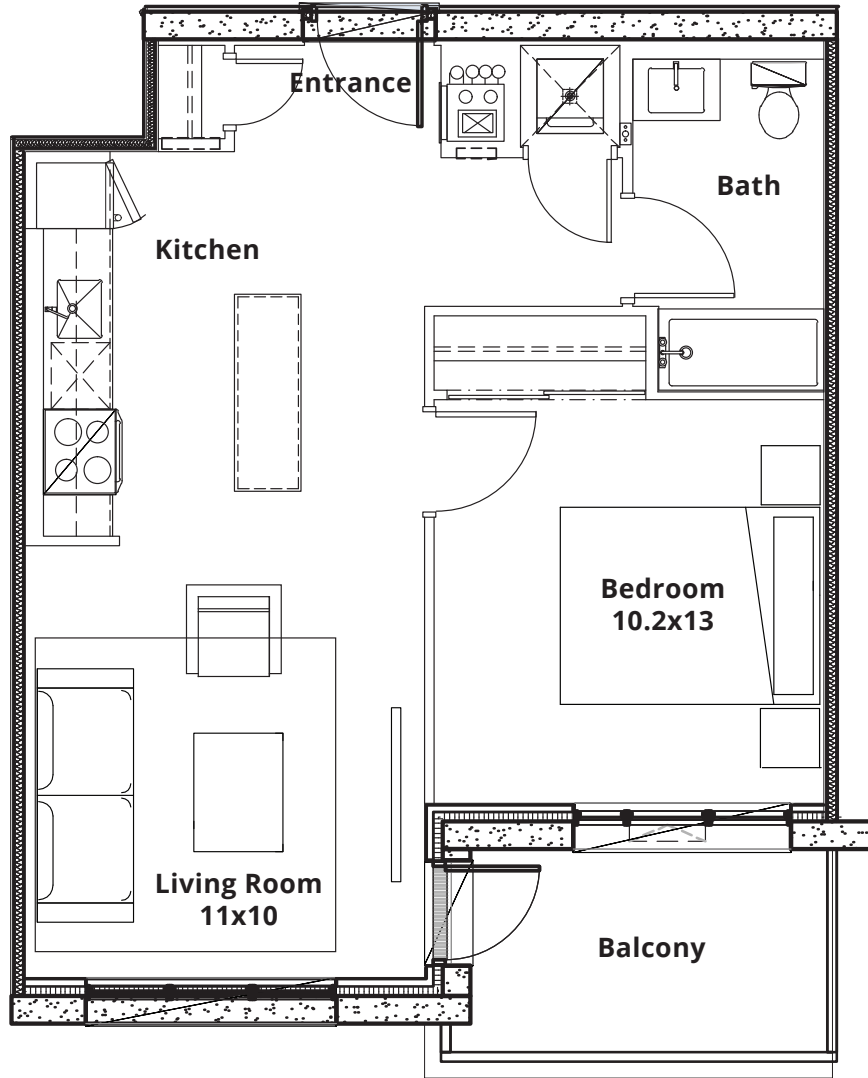

THE KAY

APPLEWOOD | 1 BR 1 Bath | Interior 603 SF | Balcony 78 SF
Units 206, 306, 406, 506, 606, 706, 806, 906, 1006, 1105, 1205

3610 DIXIE ROAD,
MISSISSAUGA, ONTARIO