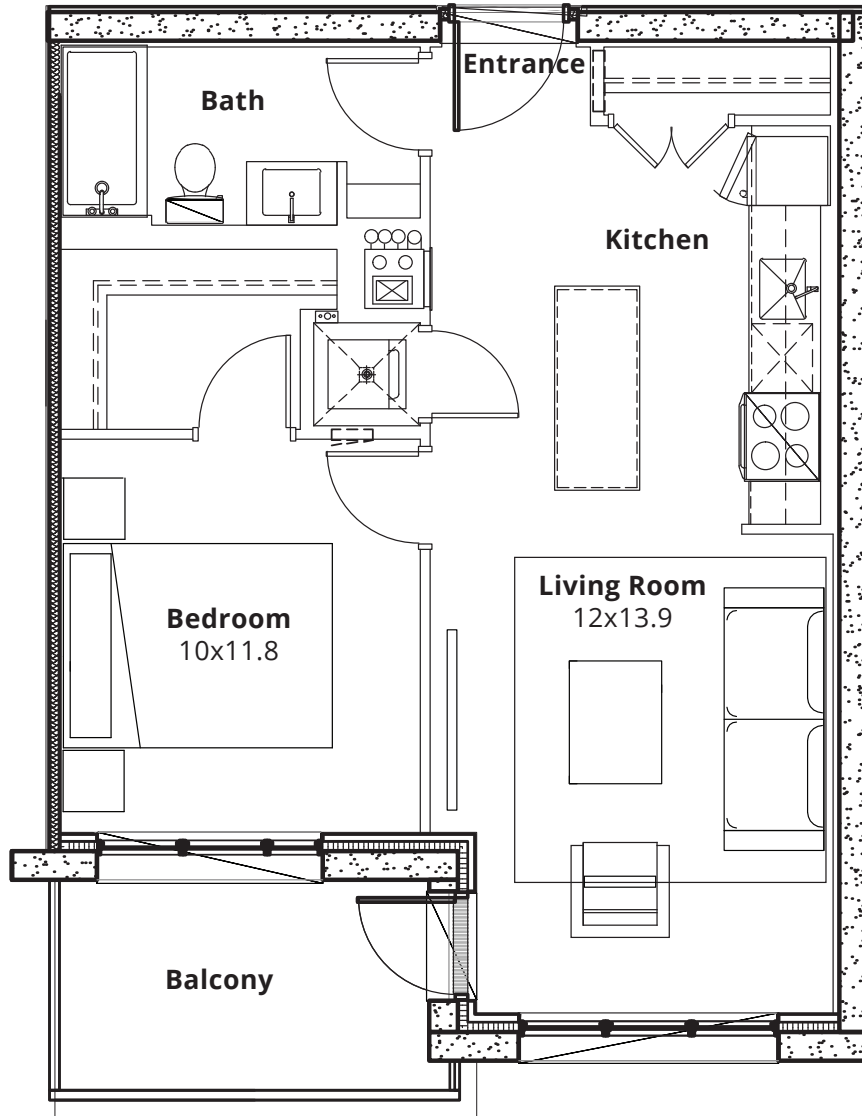

THE KEY

KENNEDY | 1 BR 1 Bath | Interior 576 SF | Balcony 78 SF
Units 205, 305, 405, 505, 605, 705, 805, 905, 1005, 1104, 1204

3610 DIXIE ROAD,
MISSISSAUGA, ONTARIO