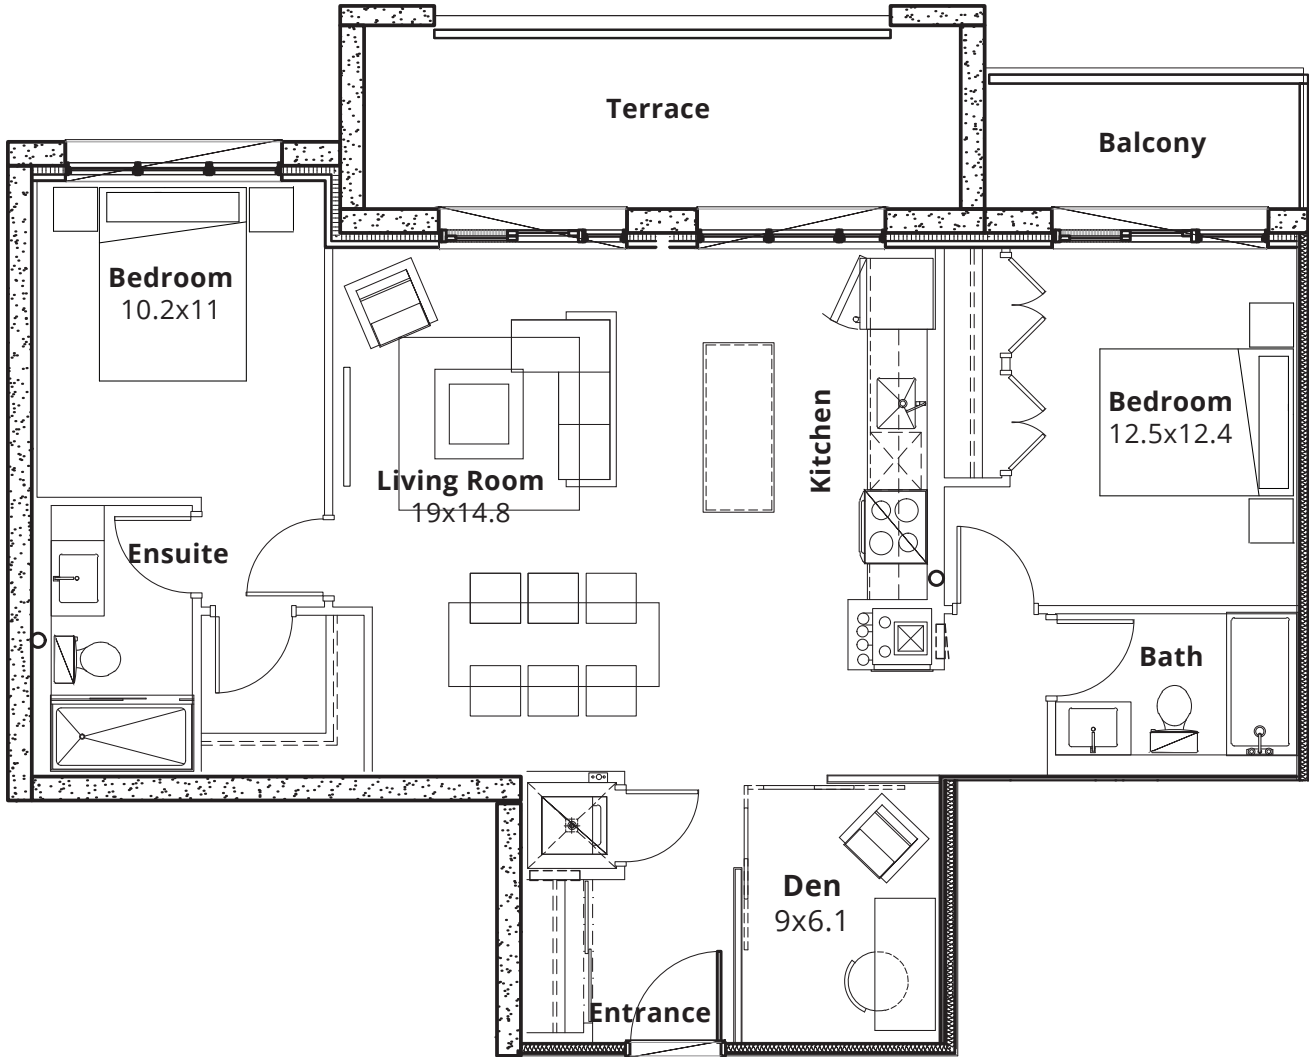

THE KAY

SHELBY | 2 BR + Den | Interior 966 SF | 193 SF

Units 1110, 1210

3610 DIXIE ROAD,
MISSISSAUGA, ONTARIO