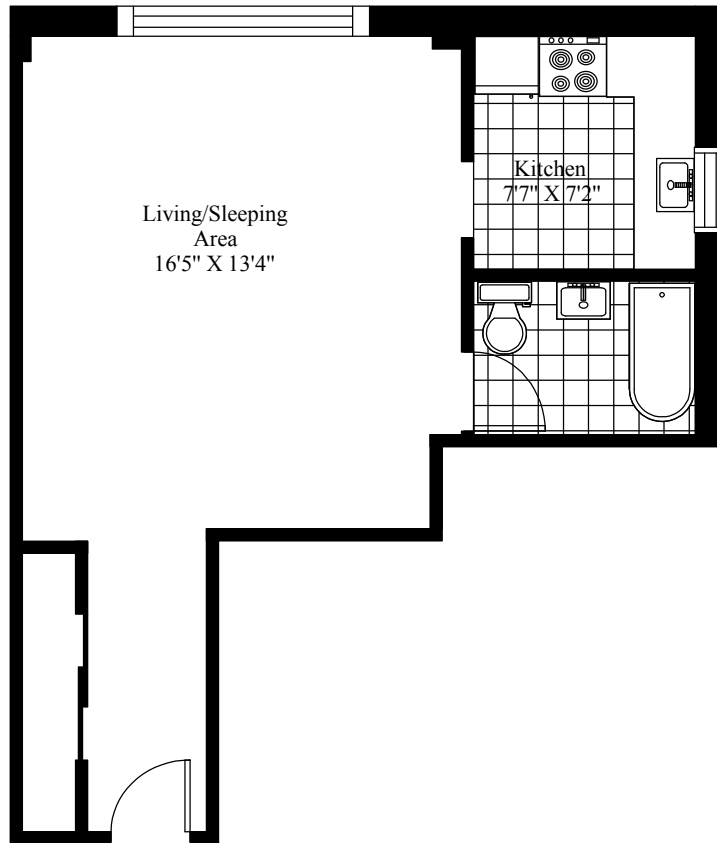

5231 Kent Street  
Typical Bachelor

Main Living Area = 439 Square Feet

5260 Kent Street  
Typical Bachelor

Main Living Area = 352 Square Feet

5261 Kent Street  
Typical Bachelor

Main Living Area = 327 Square Feet

5270 Kent Street  
Typical Bachelor

Main Living Area = 407 Square Feet