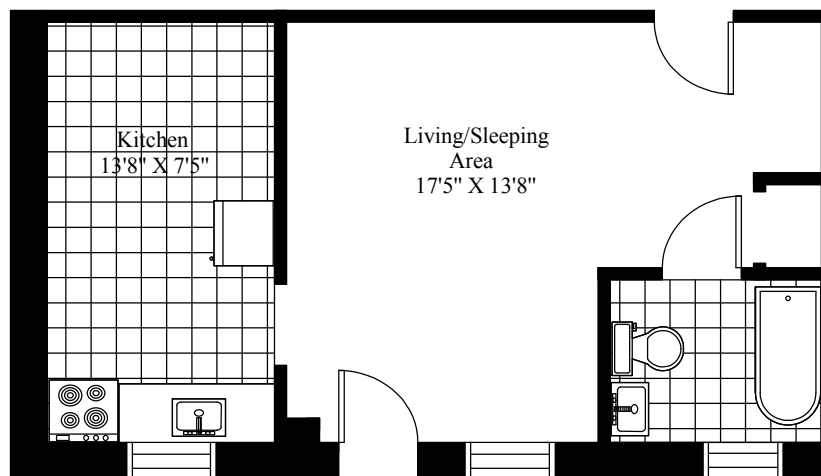

5231 Kent Street  
Typical Bachelor

Main Living Area = 439 Square Feet

5260 Kent Street  
Typical Bachelor

Main Living Area = 352 Square Feet

5261 Kent Street  
Typical Bachelor

Main Living Area = 327 Square Feet

5270 Kent Street  
Typical Bachelor

Main Living Area = 407 Square Feet