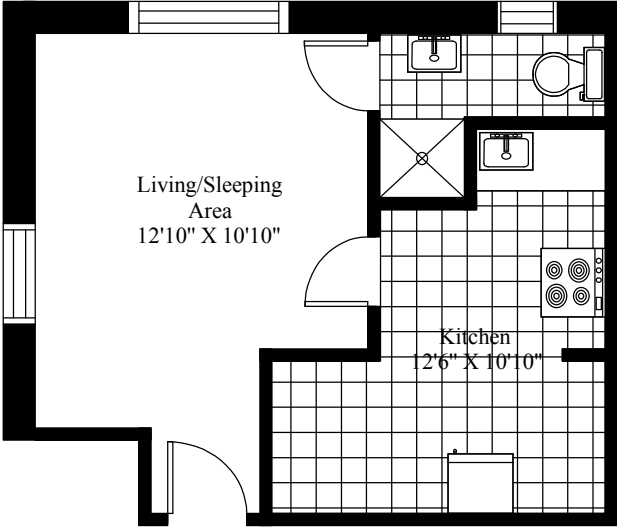

5231 Kent Street  
Typical Bachelor

Main Living Area = 439 Square Feet

5260 Kent Street  
Typical Bachelor

Main Living Area = 352 Square Feet

5261 Kent Street  
Typical Bachelor

Main Living Area = 327 Square Feet

5270 Kent Street  
Typical Bachelor

Main Living Area = 407 Square Feet