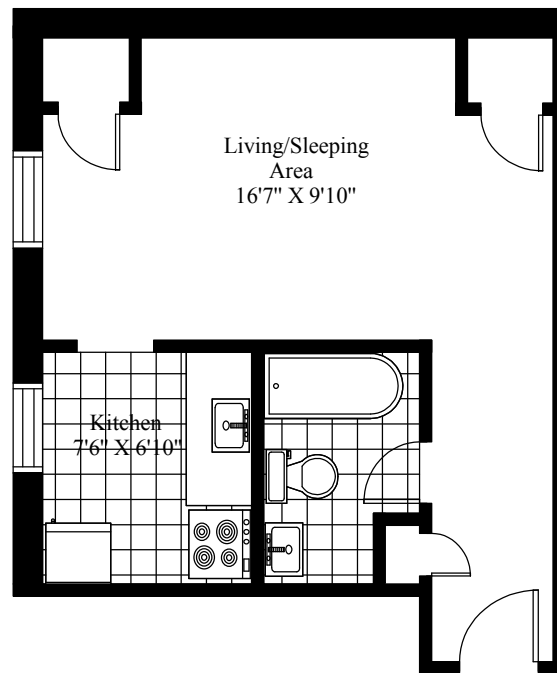

5231 Kent Street  
Typical Bachelor

Main Living Area = 439 Square Feet

5260 Kent Street  
Typical Bachelor

Main Living Area = 352 Square Feet

5261 Kent Street  
Typical Bachelor

Main Living Area = 327 Square Feet

5270 Kent Street  
Typical Bachelor

Main Living Area = 407 Square Feet