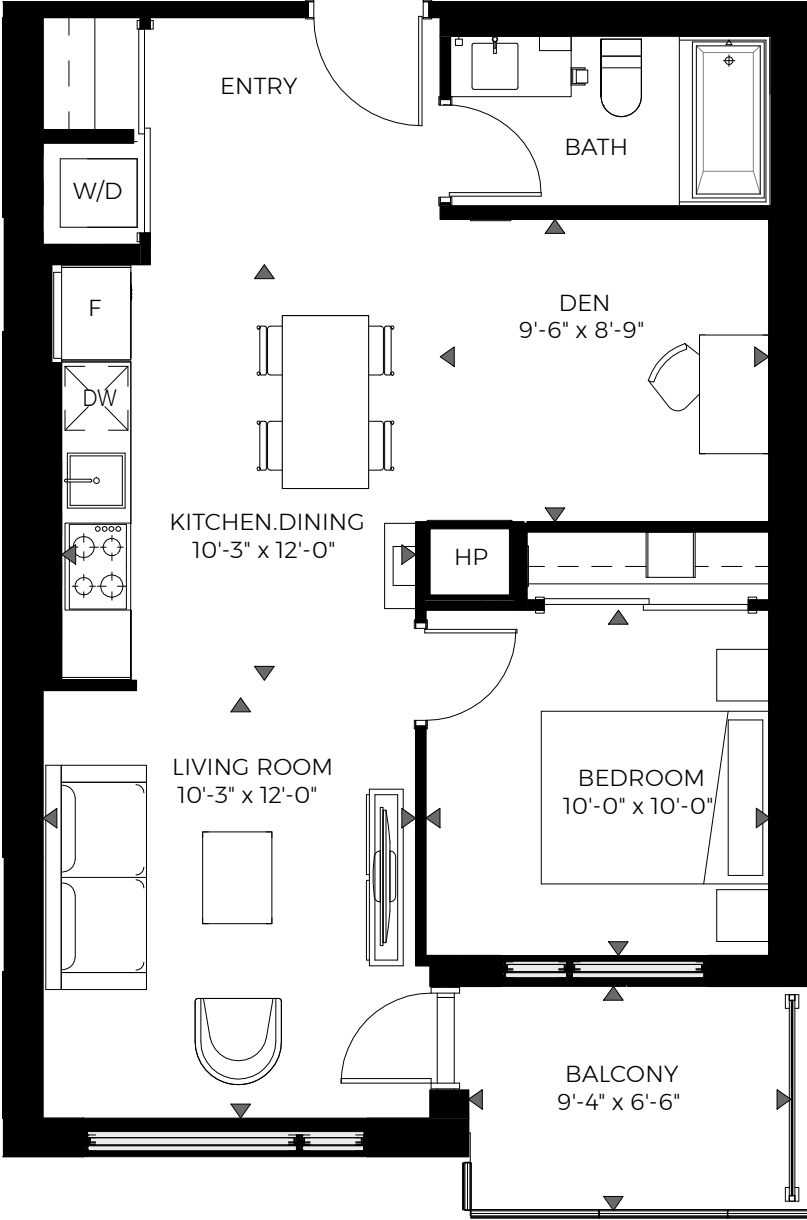

STAR

1 BEDROOM + DEN / 700 SQ.FT. / BALCONY / 62 SQ.FT.
UNITS 303-903

LIVINGATLUMA.CA

Does not include furniture. All dimensions and specifications are subject to change without notice. E.&O.E