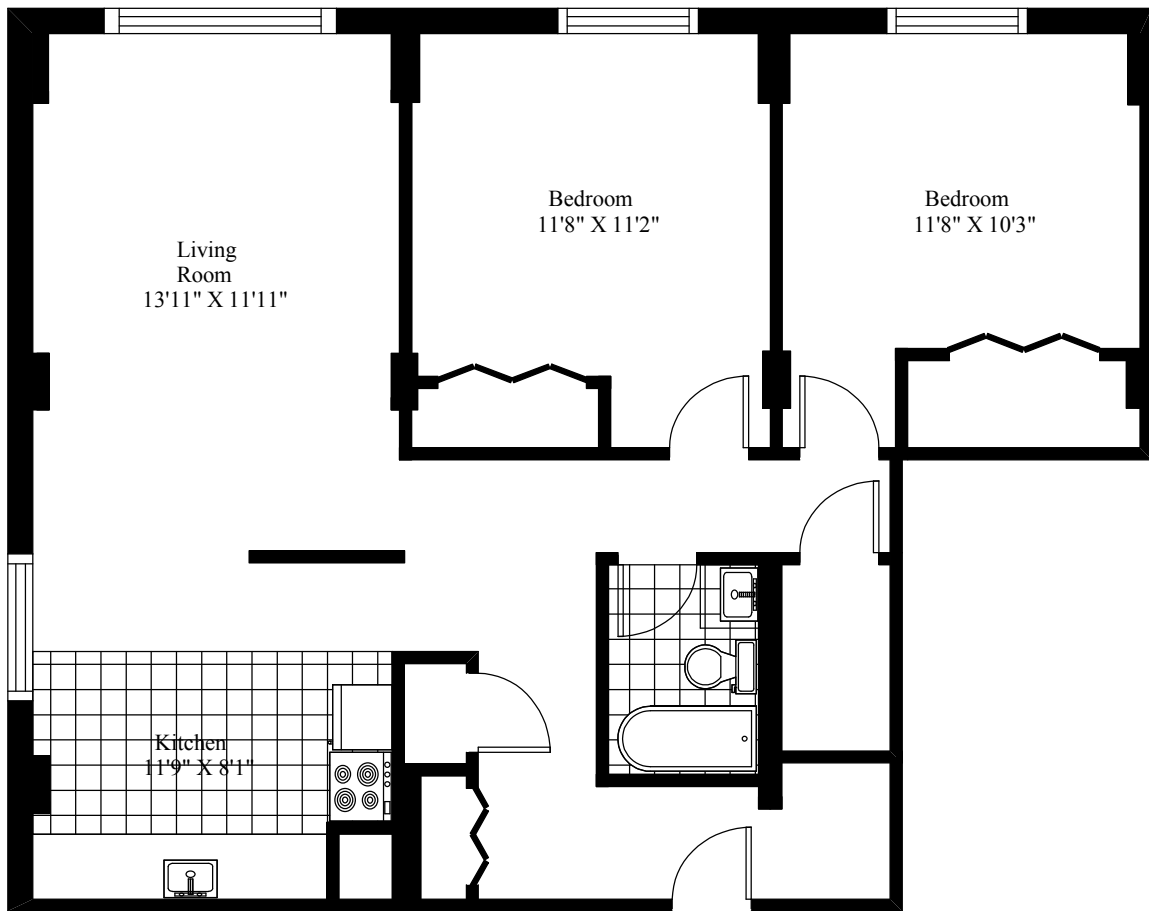

7 Parker Street
Typical Two Bedroom

Main Living Area = 975 Square Feet