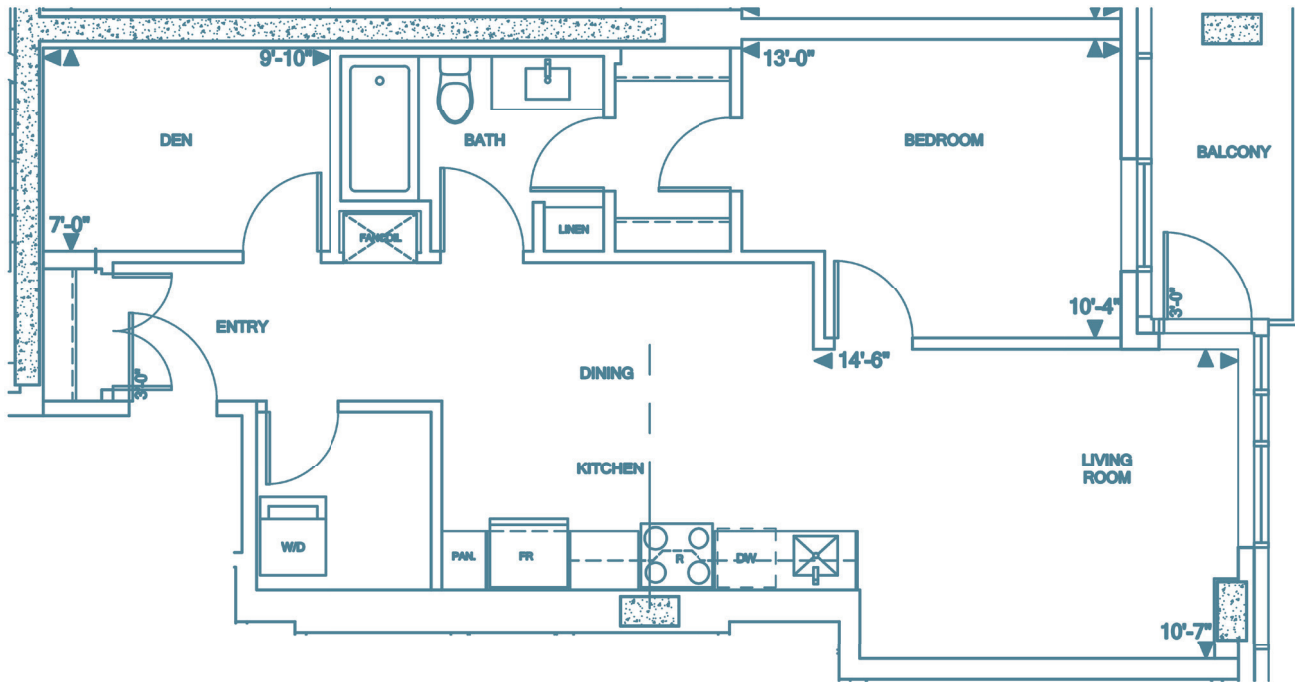

THE KILLICK

KING'S WHARF

Series 01 | 1 Bed + Den
795 square feet

 **Killam** 902.237.6619
APARTMENT REIT thekillick.com

All sizes and specifications are subject to change without notice. Floor plans are approximate dimensions. Actual usable floor space may vary from the stated floor area. E.&O.E.