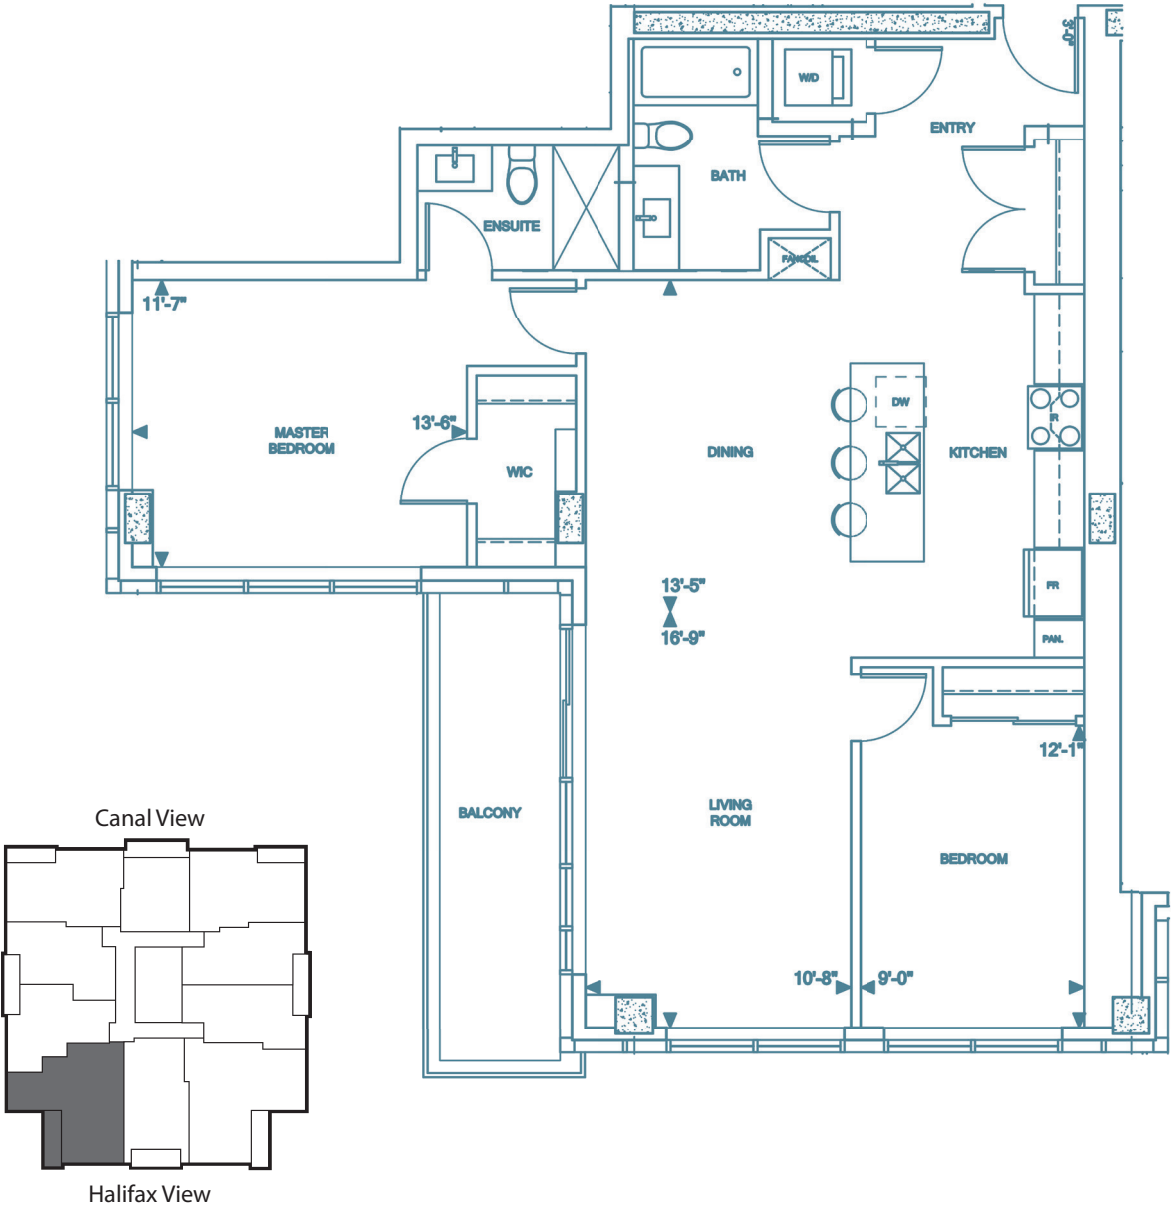

THE KILLICK

KING'S WHARF

Series 04 | 2 Bed
1,168 square feet

 **Killam** 902.237.6619
APARTMENT REIT thekillick.com

All sizes and specifications are subject to change without notice. Floor plans are approximate dimensions. Actual usable floor space may vary from the stated floor area. E.&O.E.