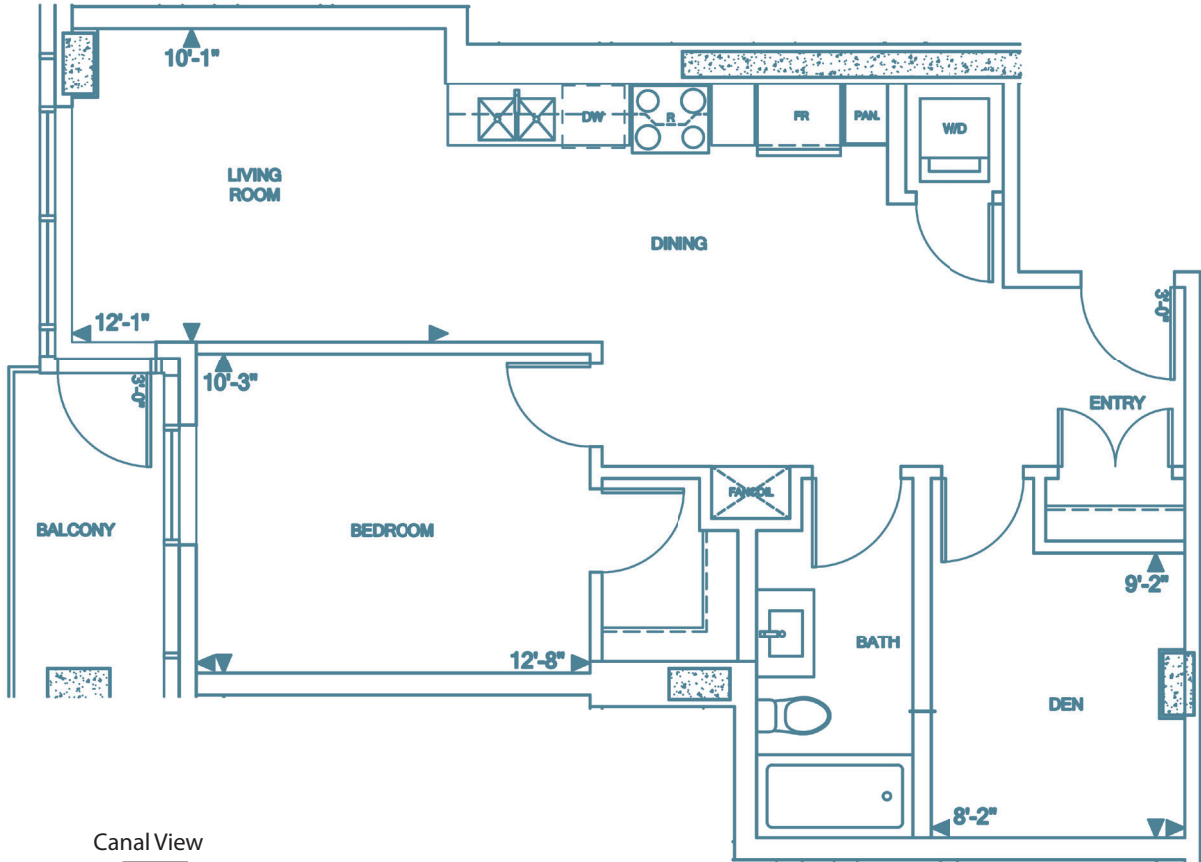

THE KILLICK

KING'S WHARF

Series 06 | 1 Bed + Den
786 square feet

All sizes and specifications are subject to change without notice. Floor plans are approximate dimensions. Actual usable floor space may vary from the stated floor area. E.&O.E.