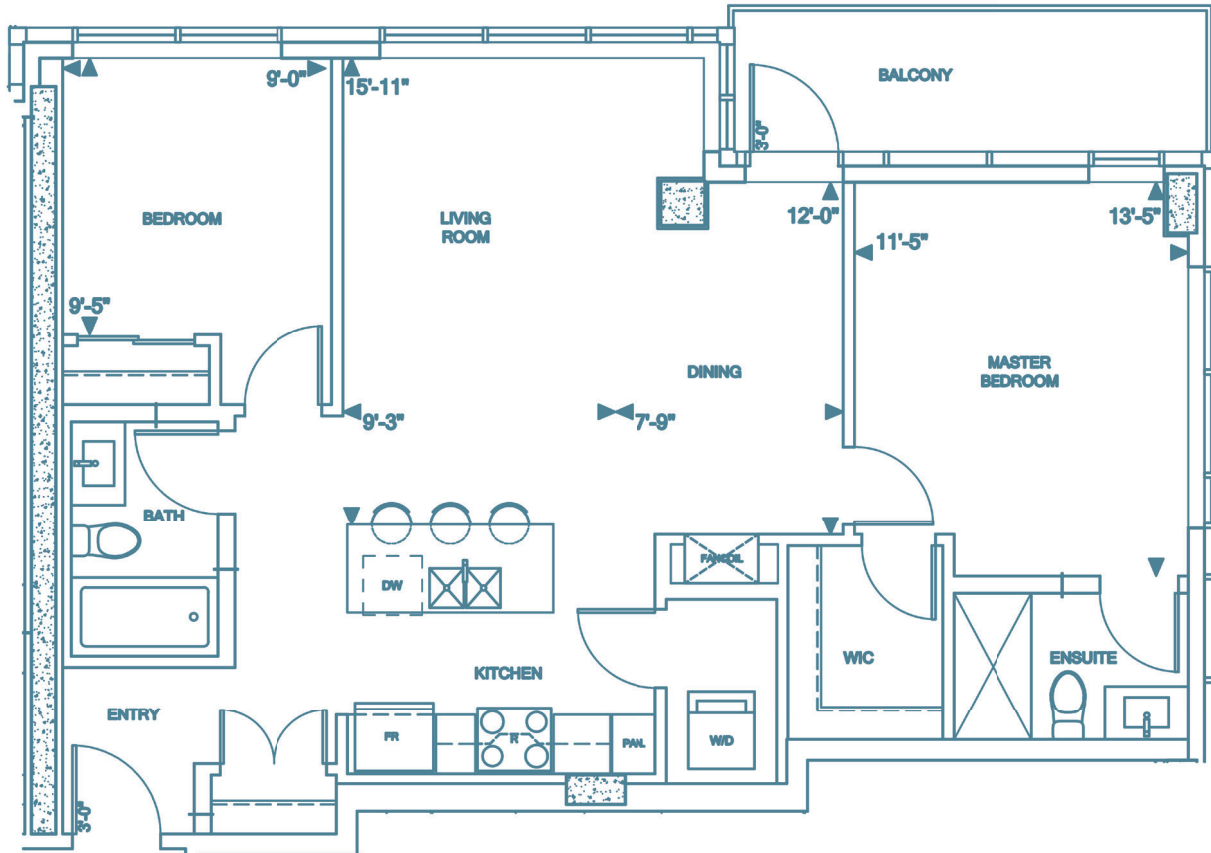

THE KILLICK

KING'S WHARF

Series 09 | 2 Bed
977 square feet

Canal View