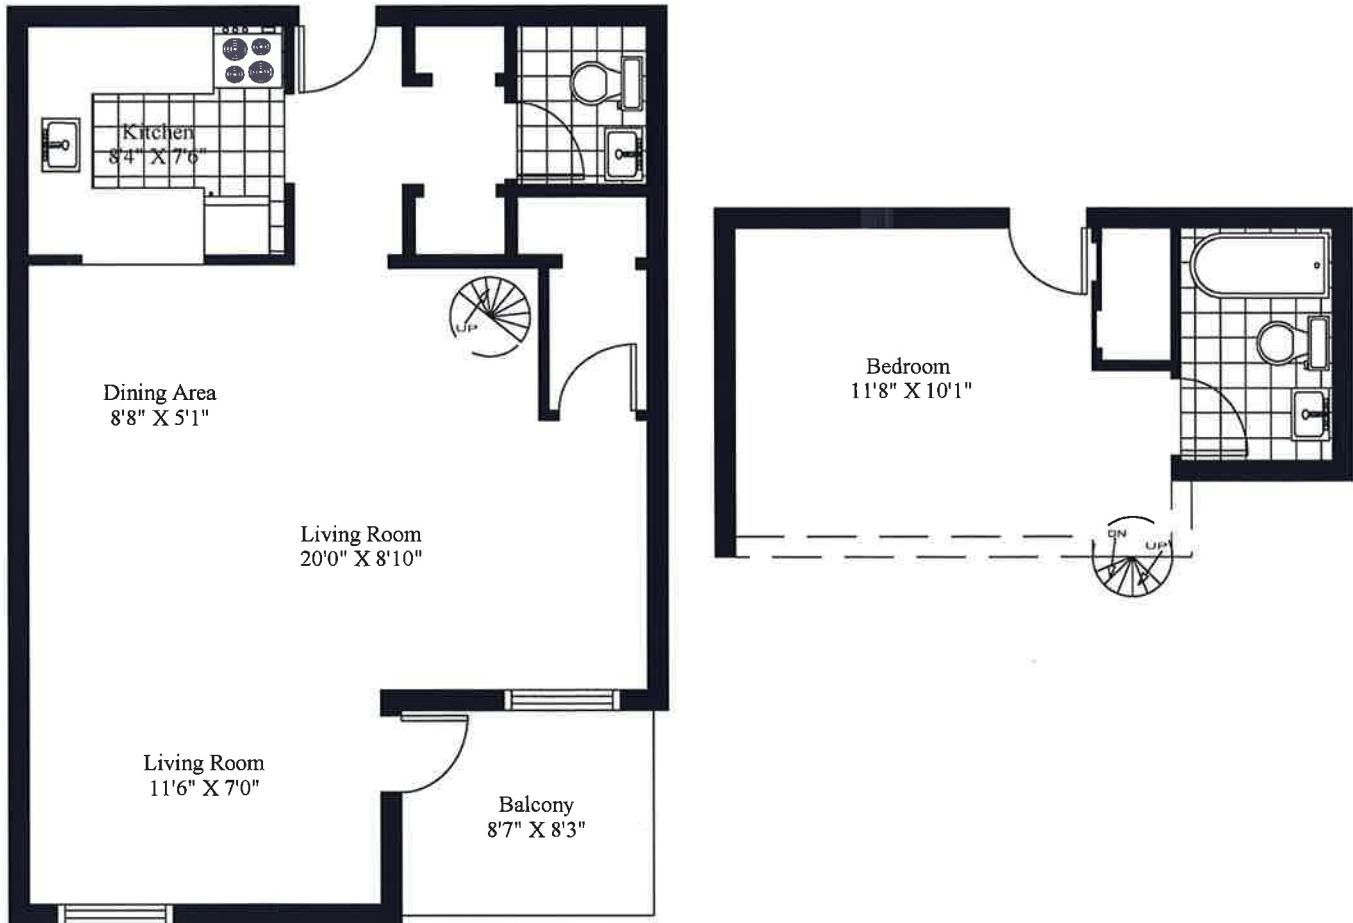

Rutledge Manor, 2 The Boulevard  
Typical 1 Bedroom (Loft)

Unit Gross Area = 788 Square Feet