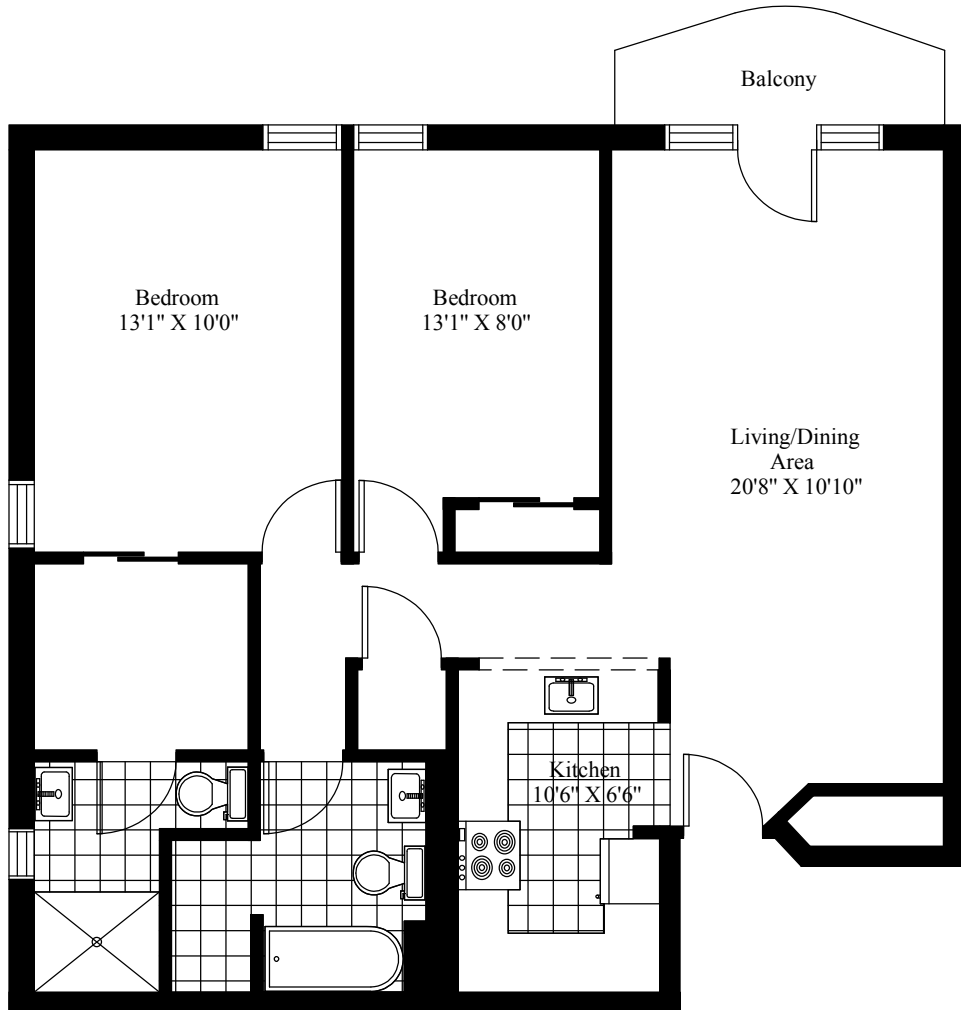

Cambridge Court Typical Two Bedroom

Main Living Area = 846 Square Feet