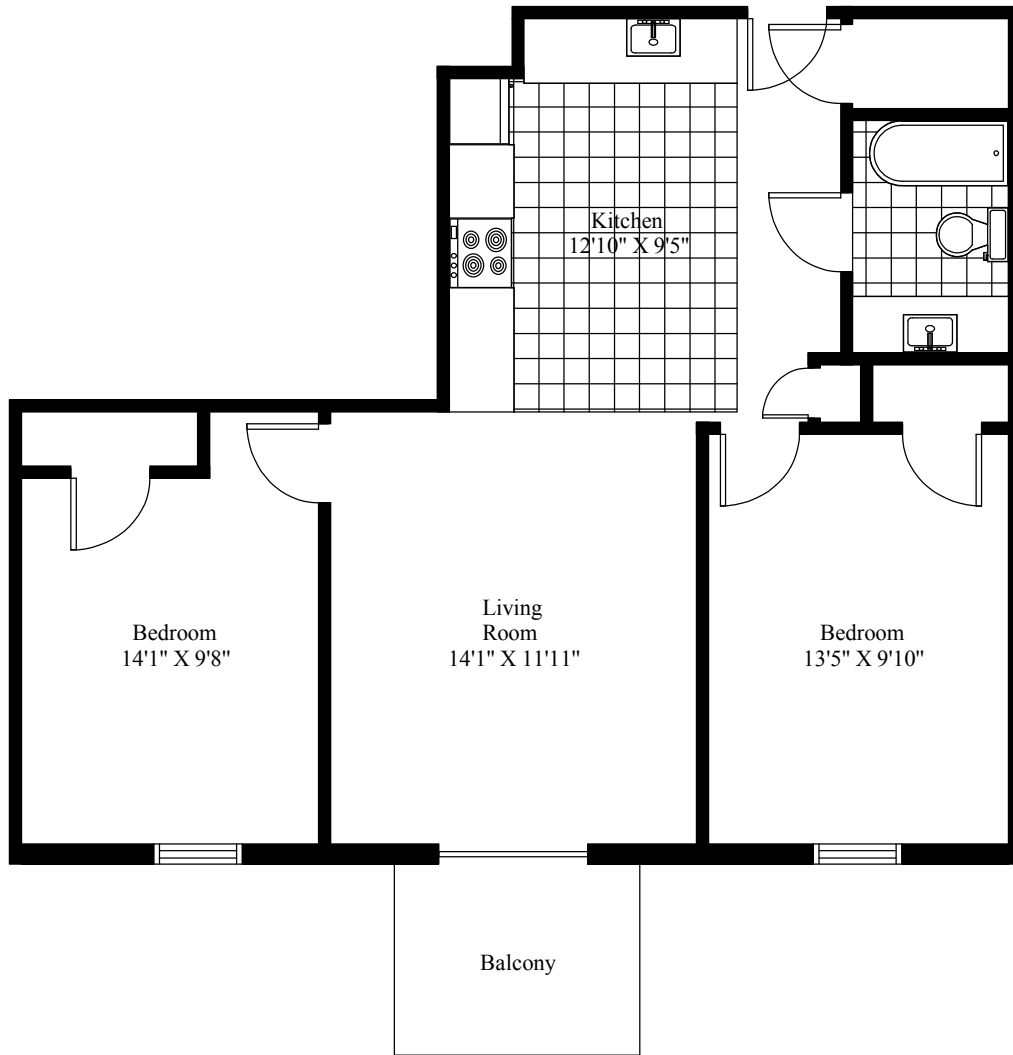

Nevada Court
Typical Two Bedroom

Main Living Area = 732 Square Feet