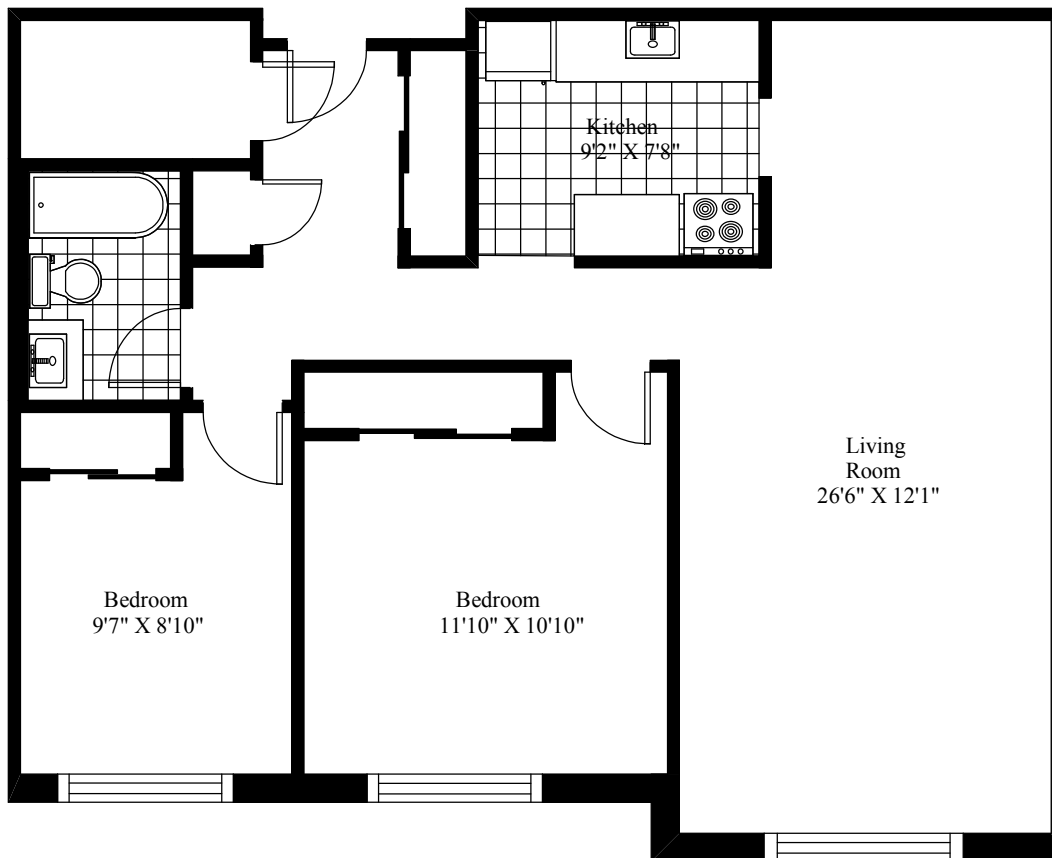

10/214 Harlington Crescent  
Typical Two Bedroom

Main Living Area = 899 Square Feet