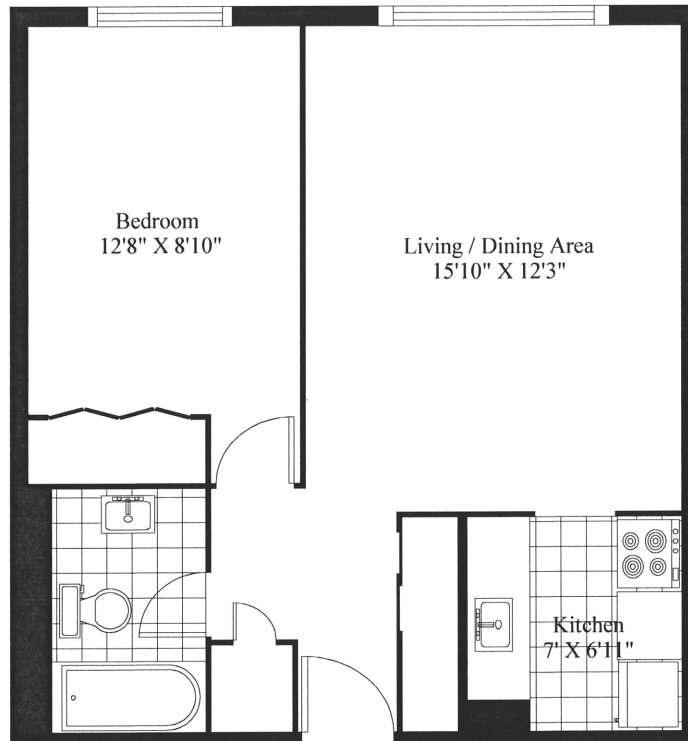

1090 Kristin Way
Typical 1 Bedroom

Unit Gross Area = 526 Square Feet