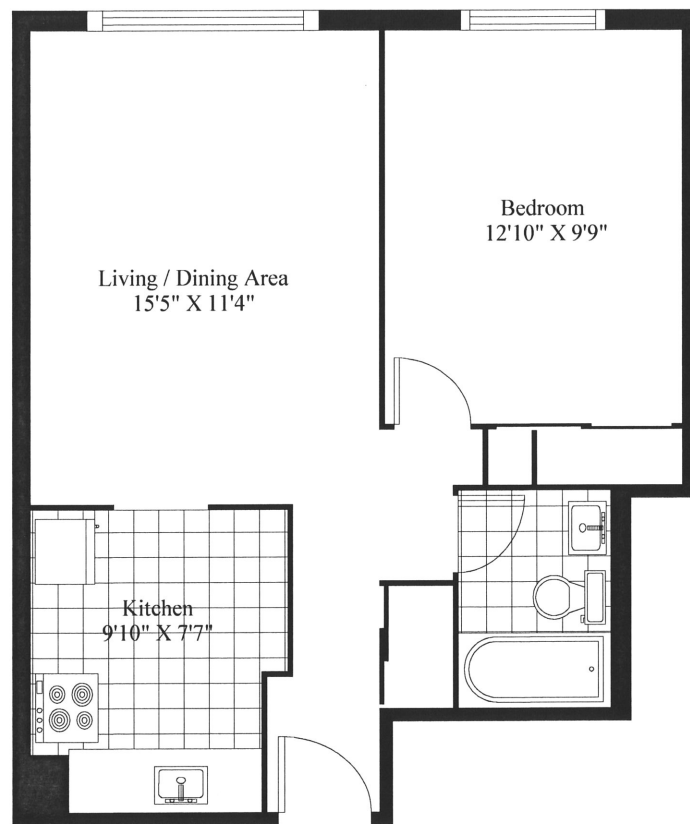

1090 Kristin Way
Typical 1 Bedroom

Unit Gross Area = 526 Square Feet