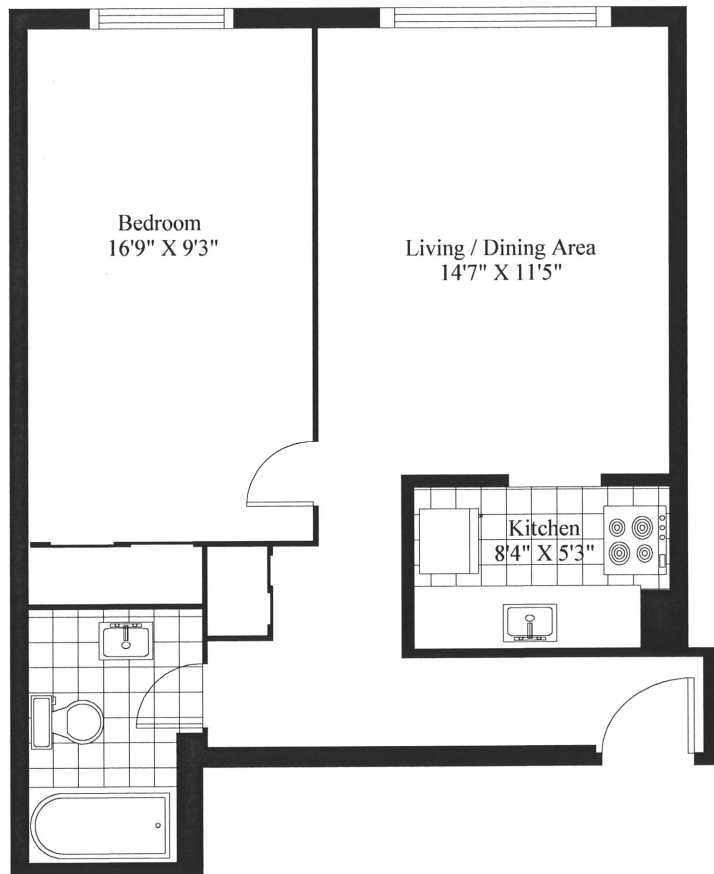

1090 Kristin Way  
Typical 1 Bedroom

Unit Gross Area = 555 Square Feet