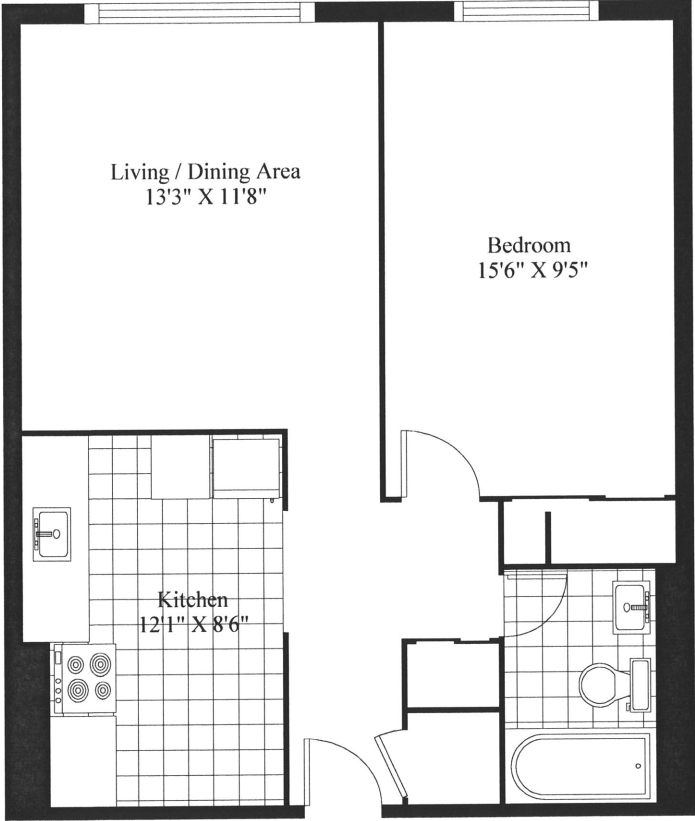

1090 Kristin Way
Typical 1 Bedroom

Unit Gross Area = 581 Square Feet