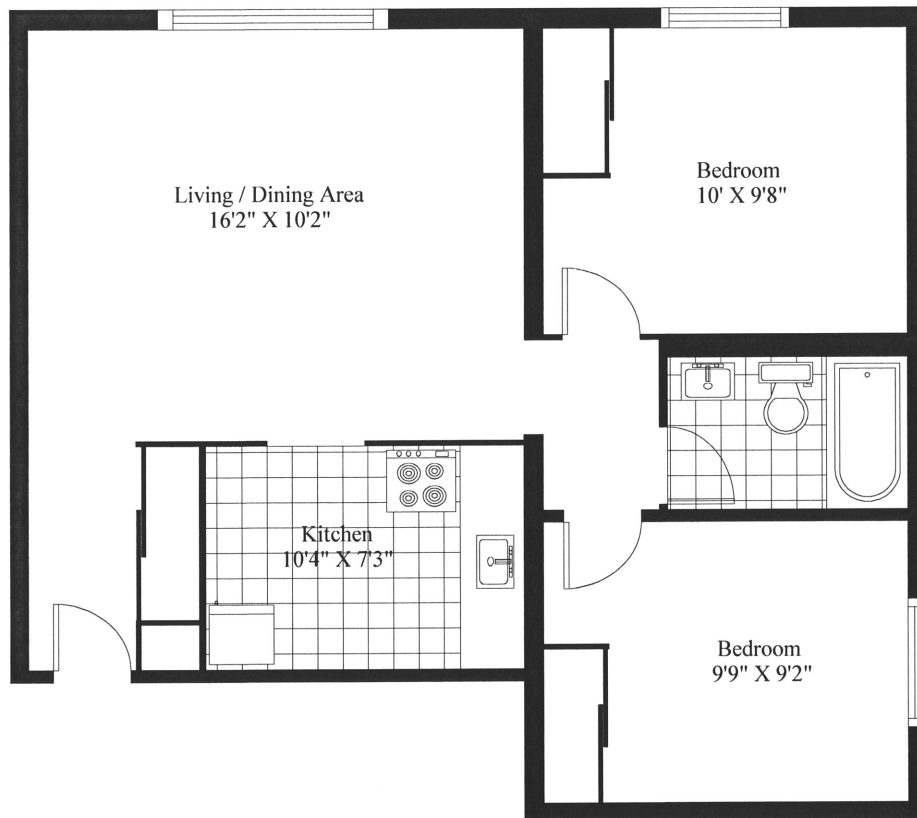

1090 Kristin Way
Typical 2 Bedroom

Unit Gross Area = 703 Square Feet