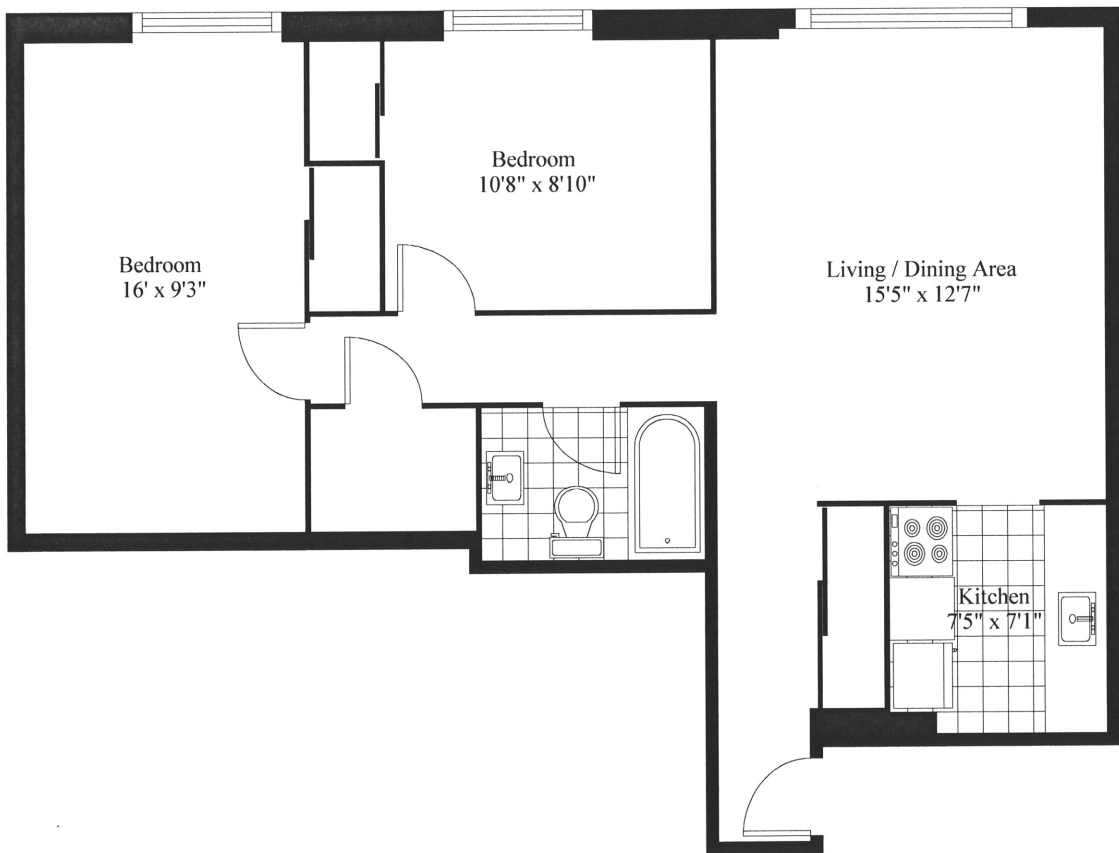

1090 Kristin Way
Typical 2 Bedroom

Unit Gross Area = 726 Square Feet