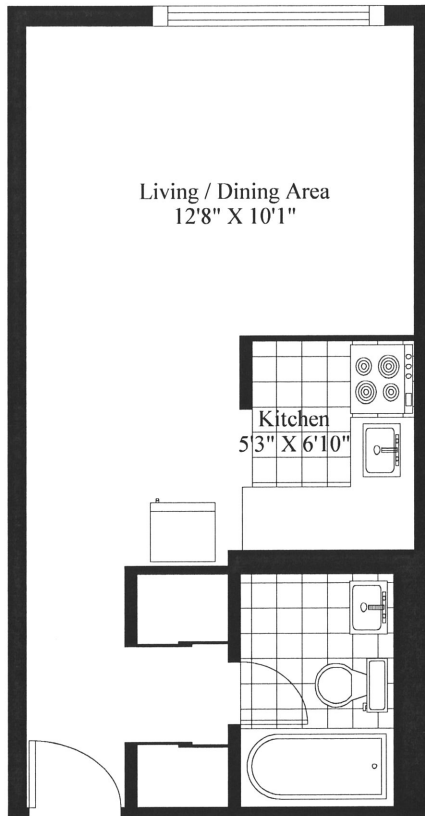

1090 Kristin Way
Typical Bachelor

Unit Gross Area = 351 Square Feet