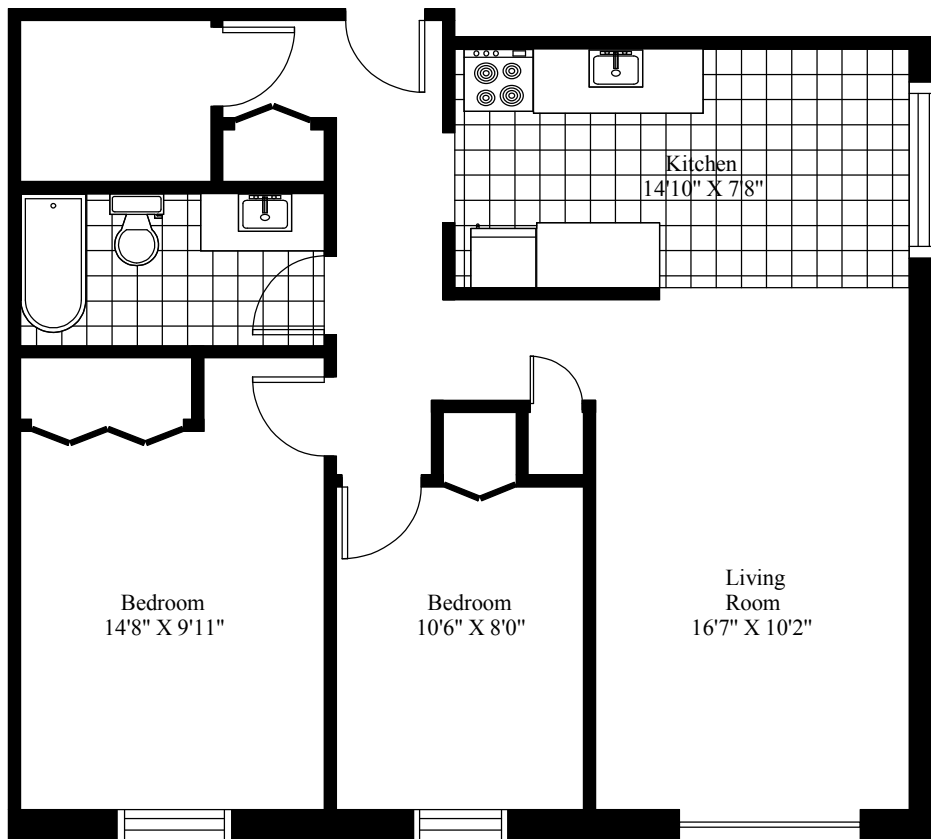

127 Biggs Street
Typical Two Bedroom

Main Living Area = 801 Square Feet