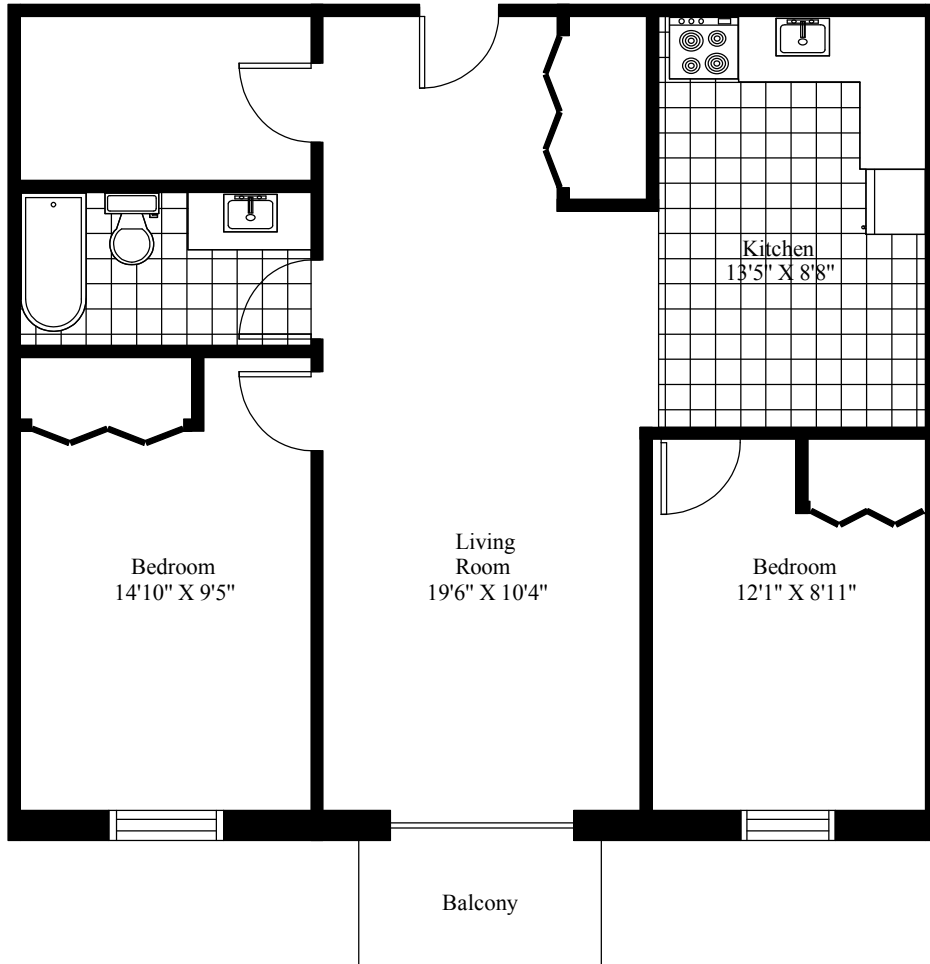

127 Biggs Street
Typical Two Bedroom

Main Living Area = 815 Square Feet