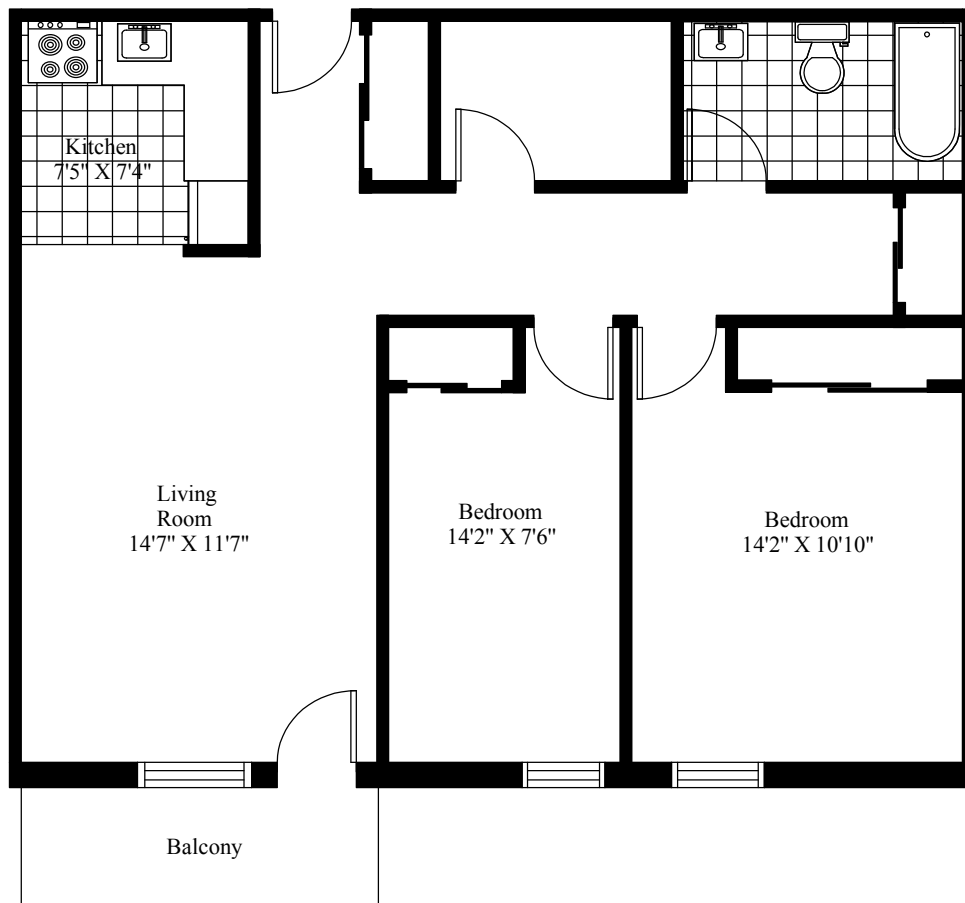

Forest Manor Typical Two Bedroom

Main Living Area = 789 Square Feet