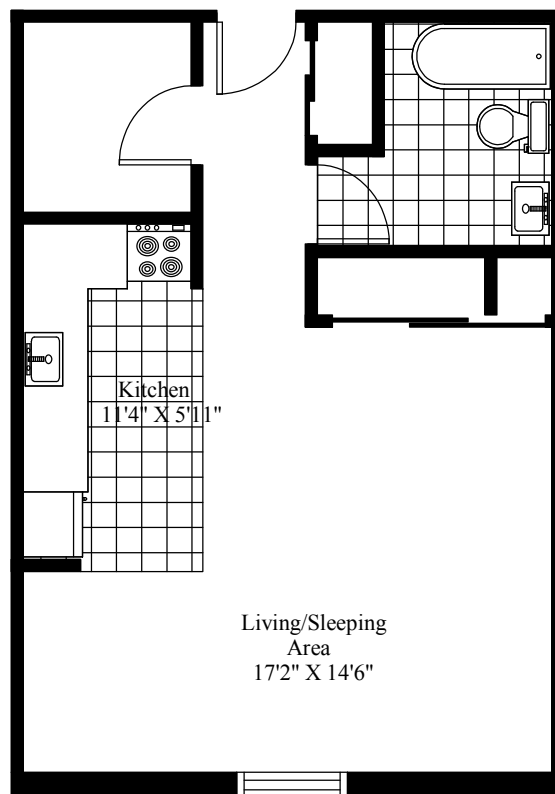

Forest Manor Typical Bachelor

Main Living Area = 457 Square Feet