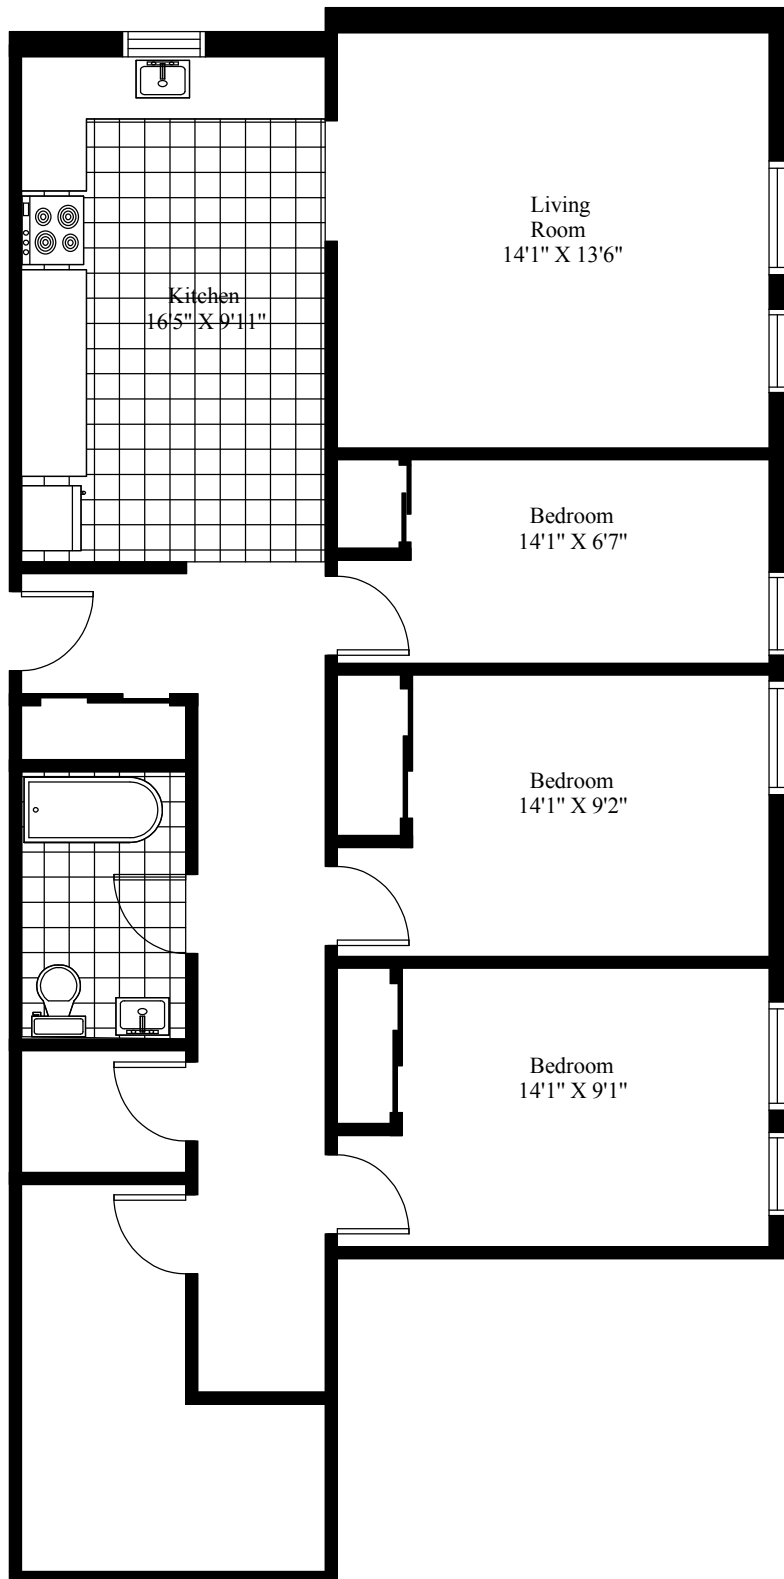

Forest Manor Typical Three Bedroom

Main Living Area = 1,141 Square Feet