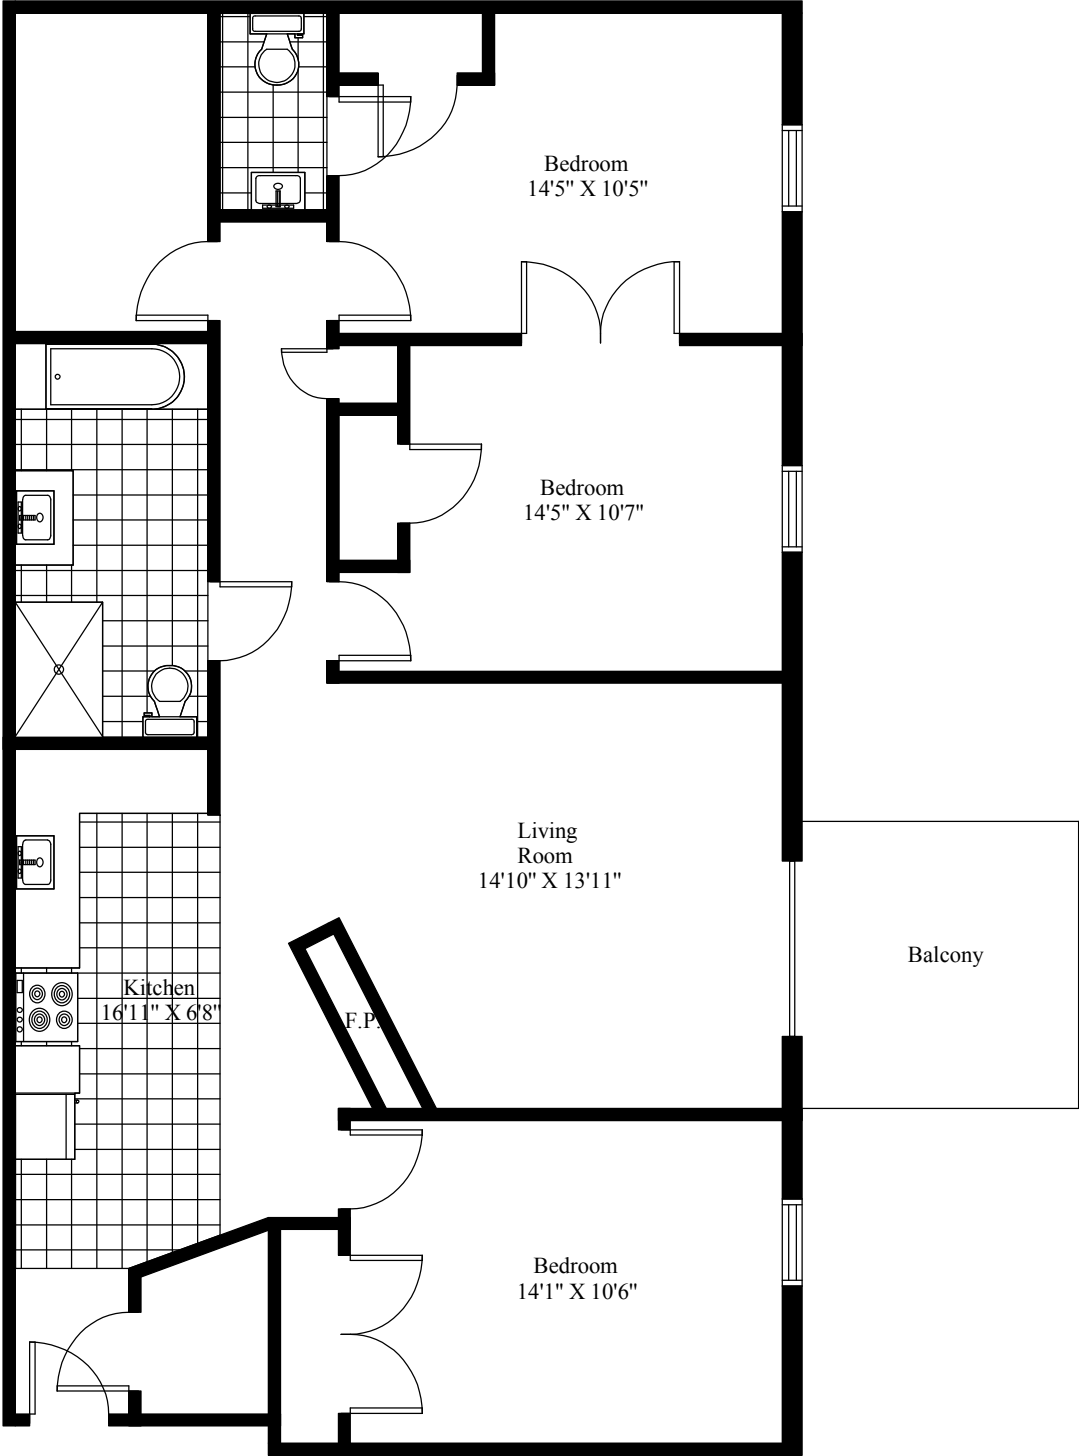

Country Place  
Typical Three Bedroom

Main Living Area = 1,213 Square Feet