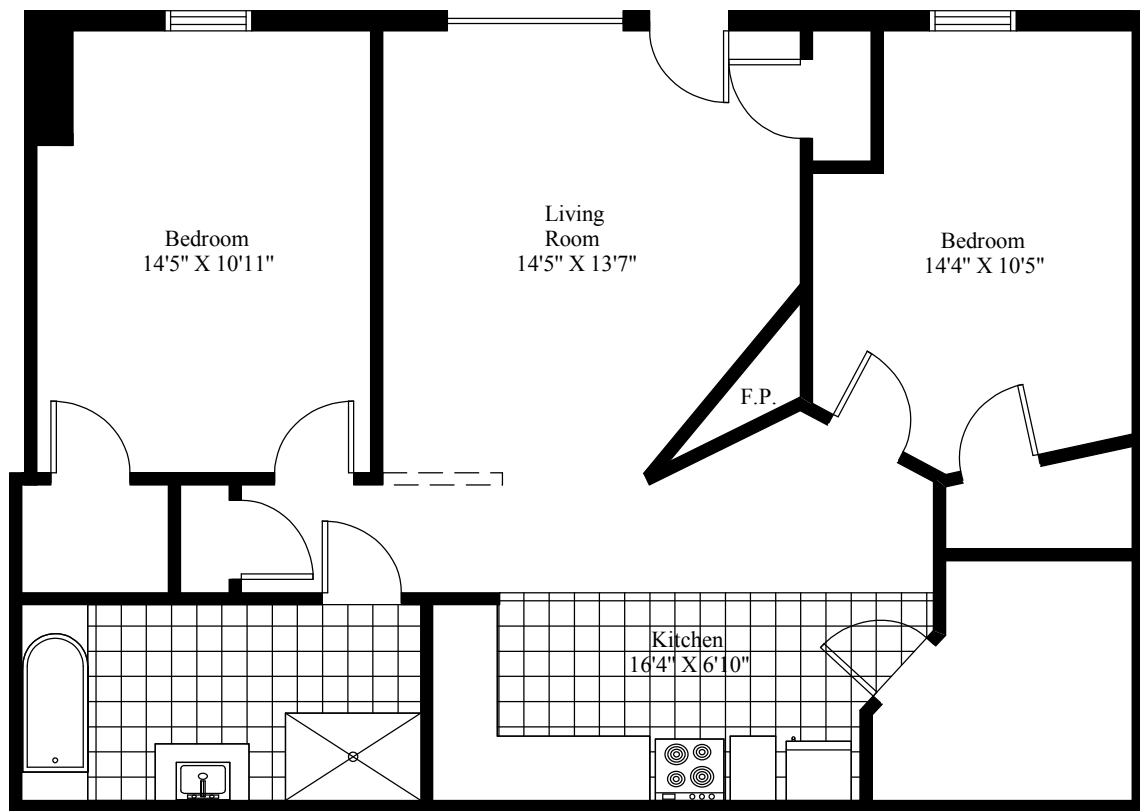

Country Place Typical Two Bedroom

Main Living Area = 942 Square Feet