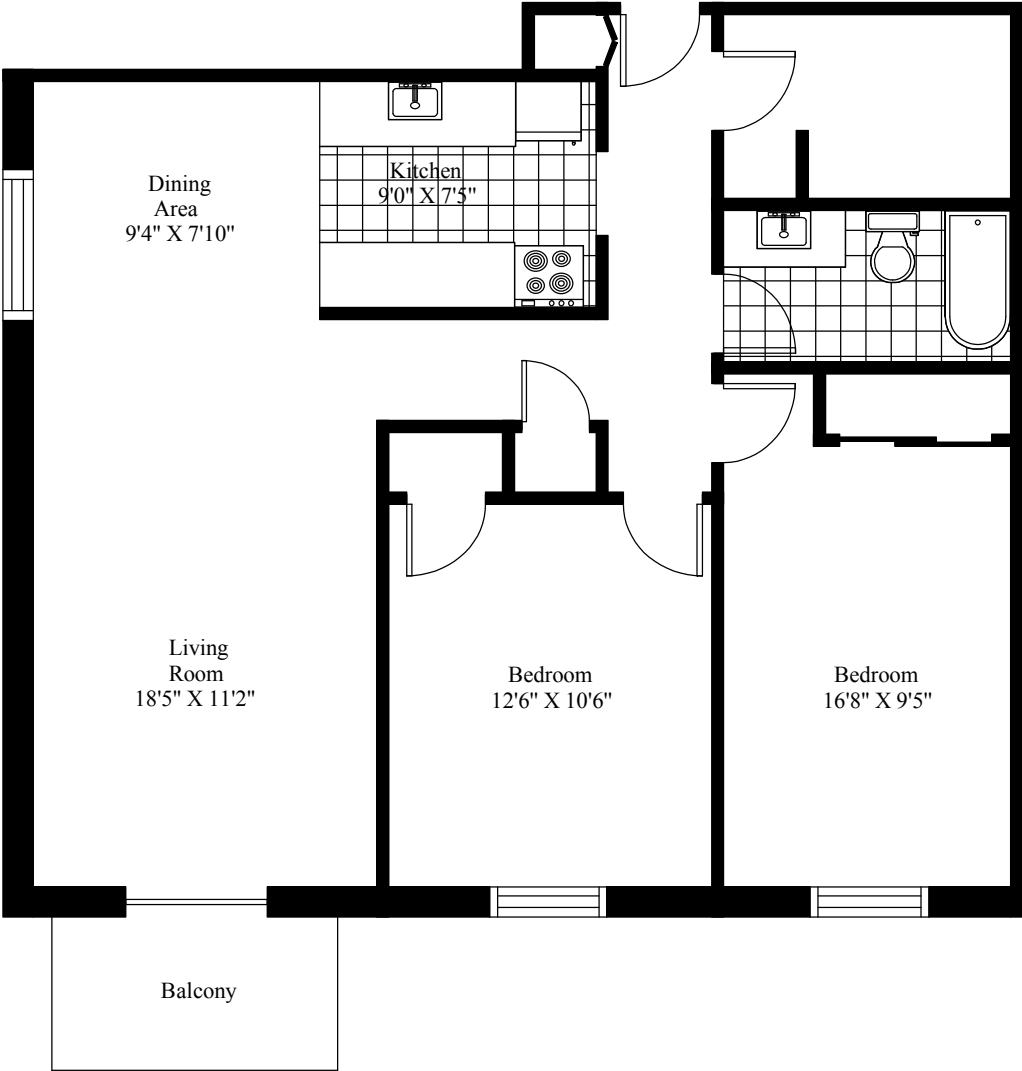

157 Biggs Street  
Typical Two Bedroom

Main Living Area = 948 Square Feet