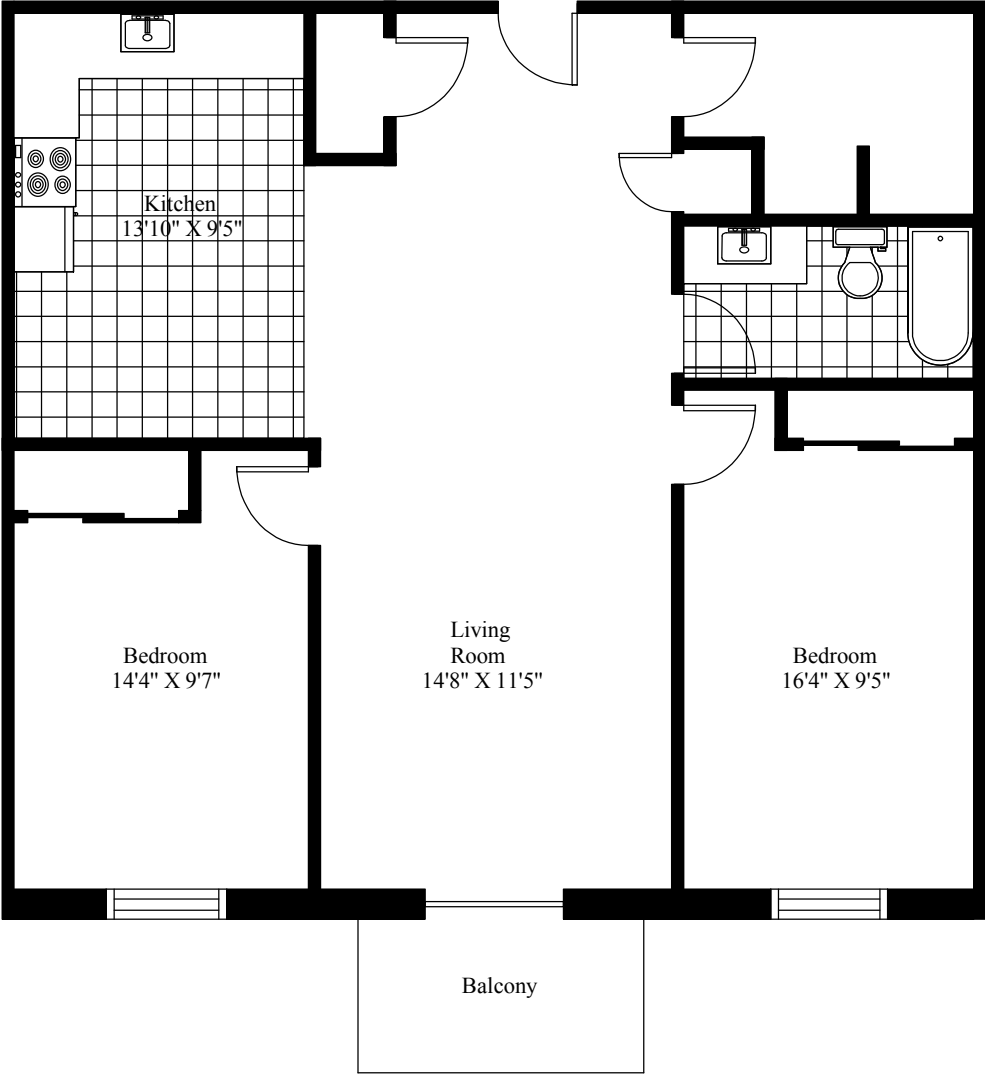

157 Biggs Street  
Typical Two Bedroom

Main Living Area = 947 Square Feet