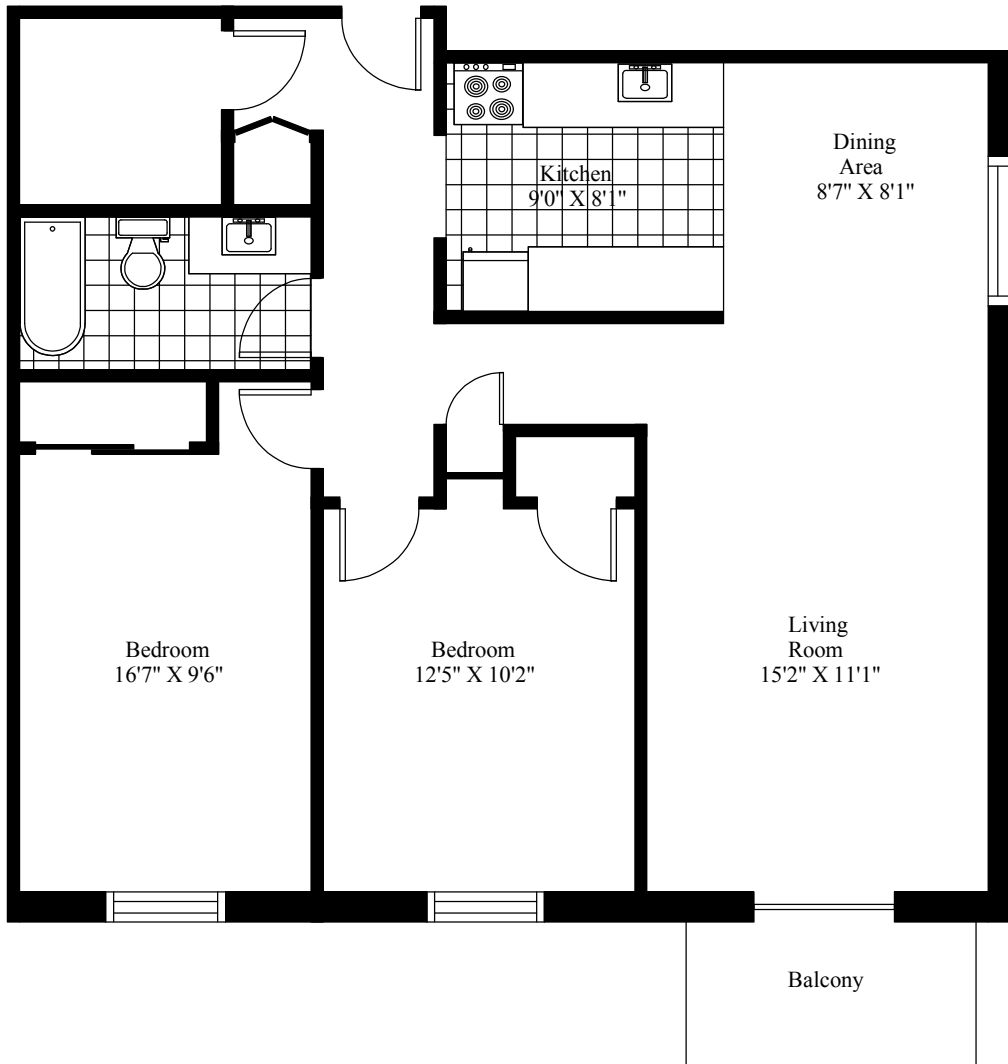

157 Biggs Street  
Typical Two Bedroom

Main Living Area = 950 Square Feet