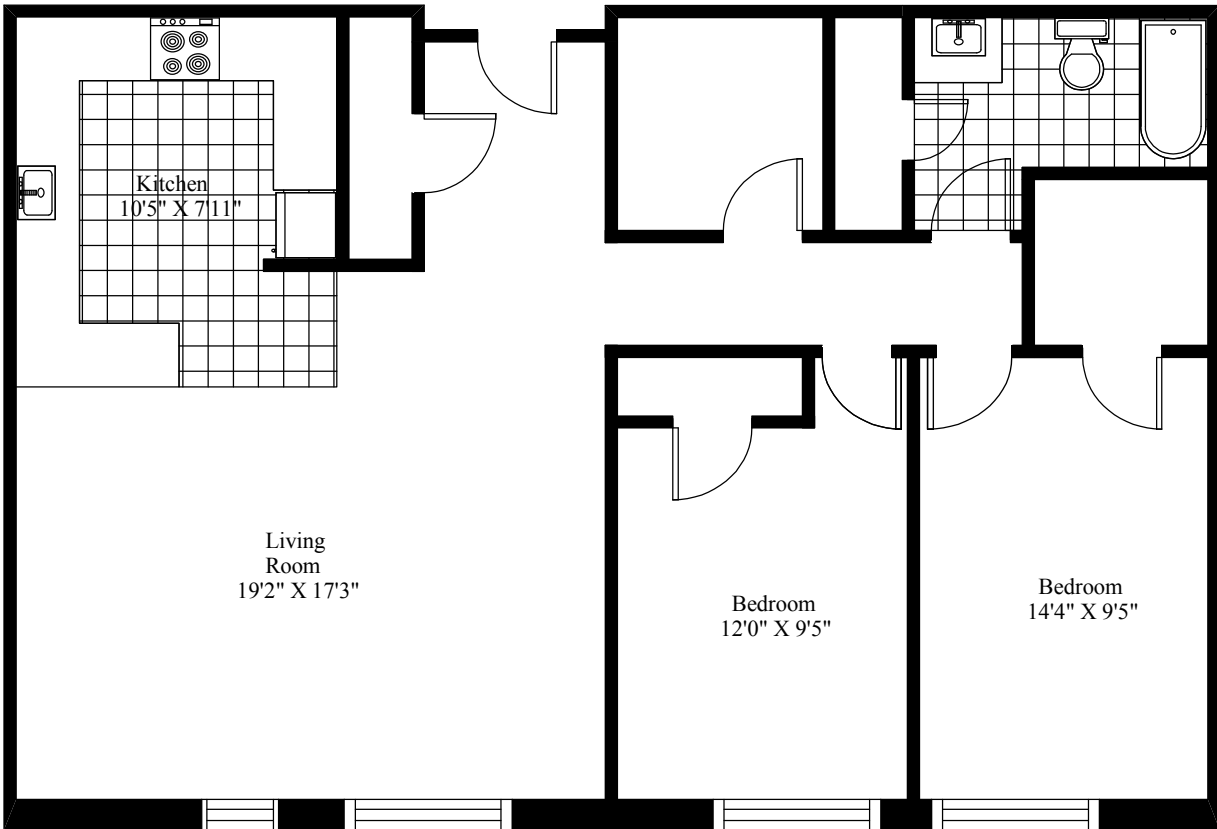

159 Radcliffe Drive  
Typical Two Bedroom

Main Living Area = 1,049 Square Feet