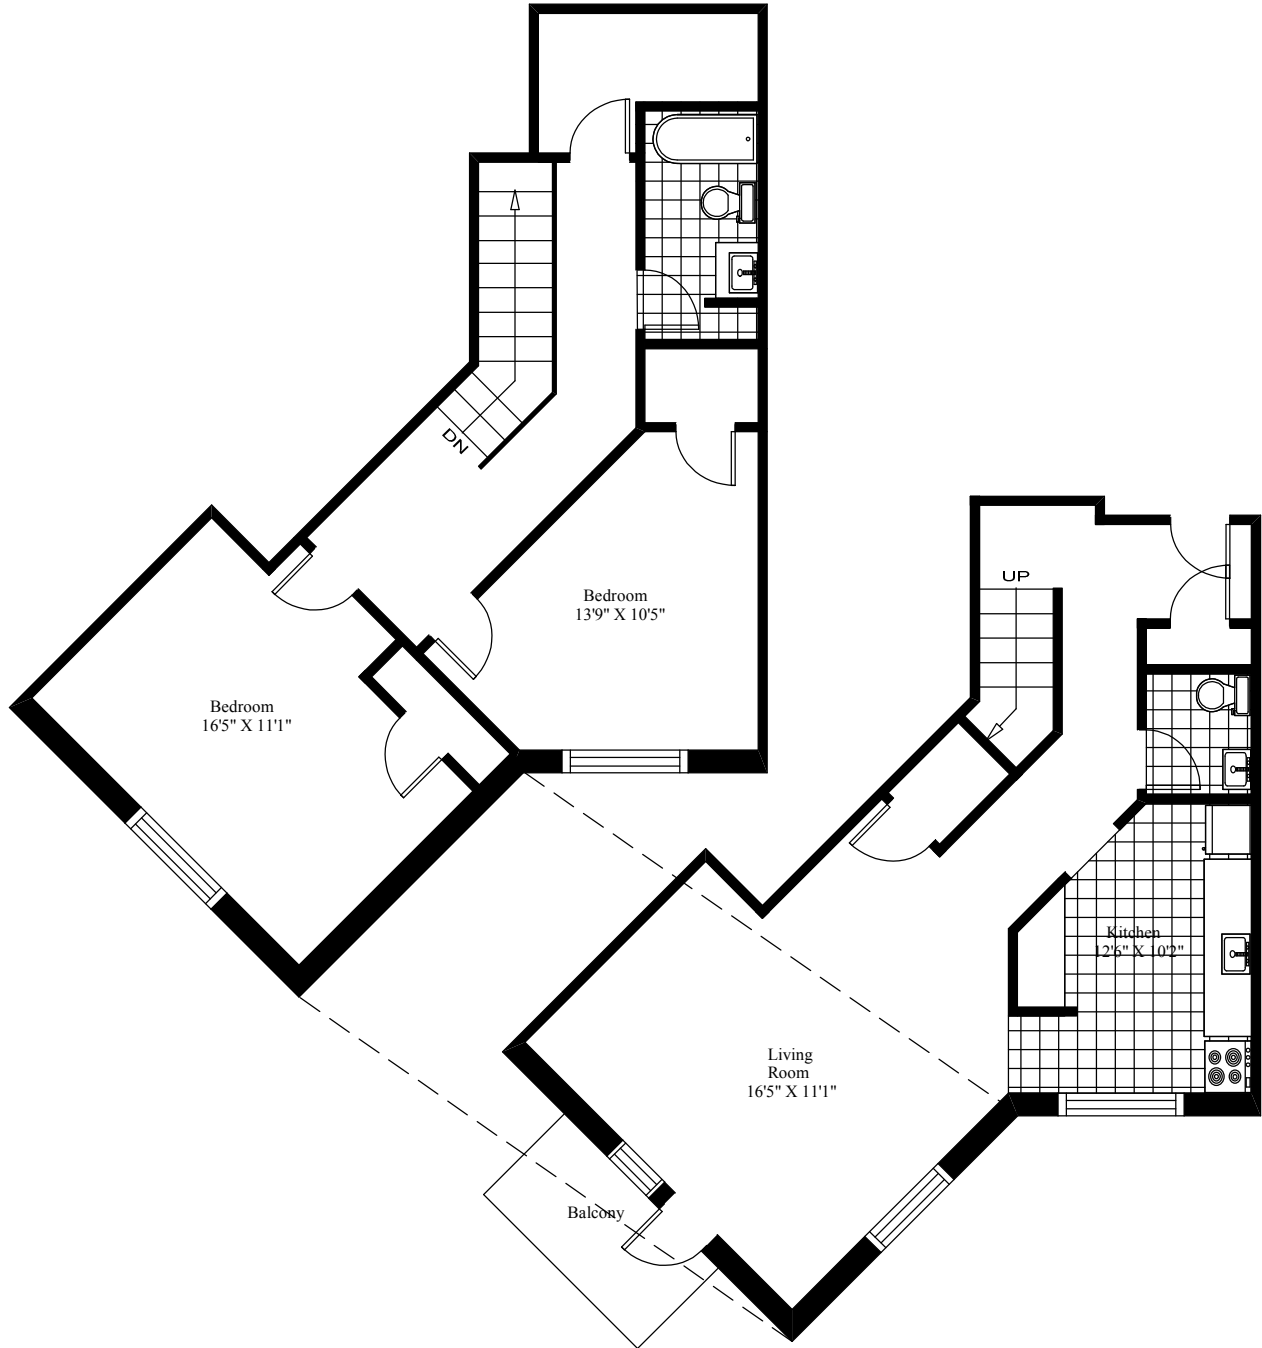

159 Radcliffe Drive  
Typical Two Bedroom

Main Living Area = 1,321 Square Feet