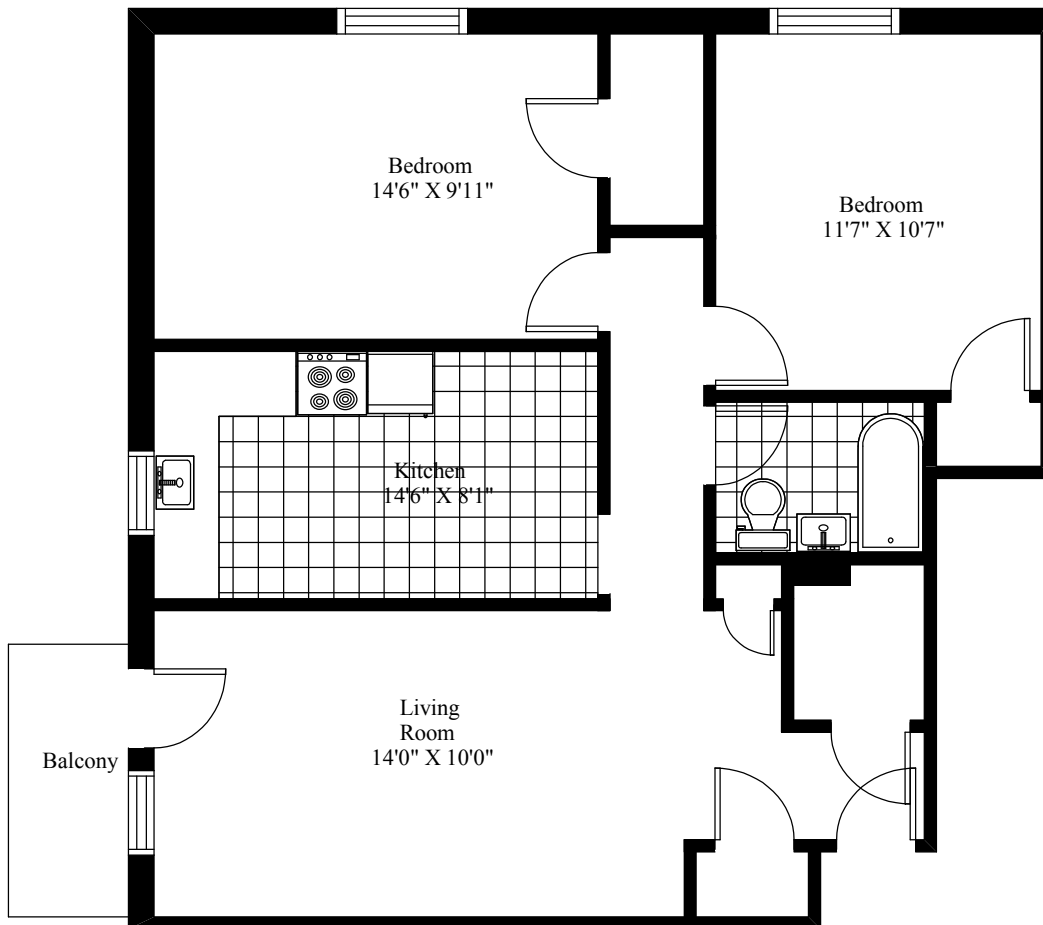

Newcastle Apartments Typical Two Bedroom

Main Living Area = 834 Square Feet