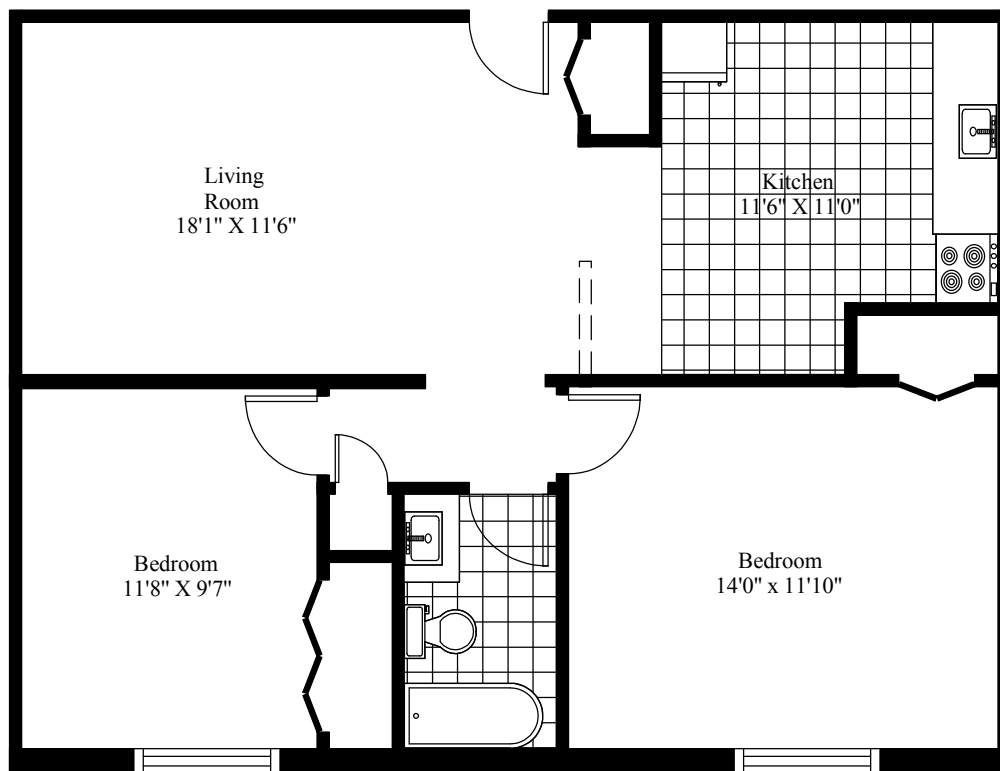

Lakeview Estates Typical Two Bedroom

Main Living Area = 802 Square Feet