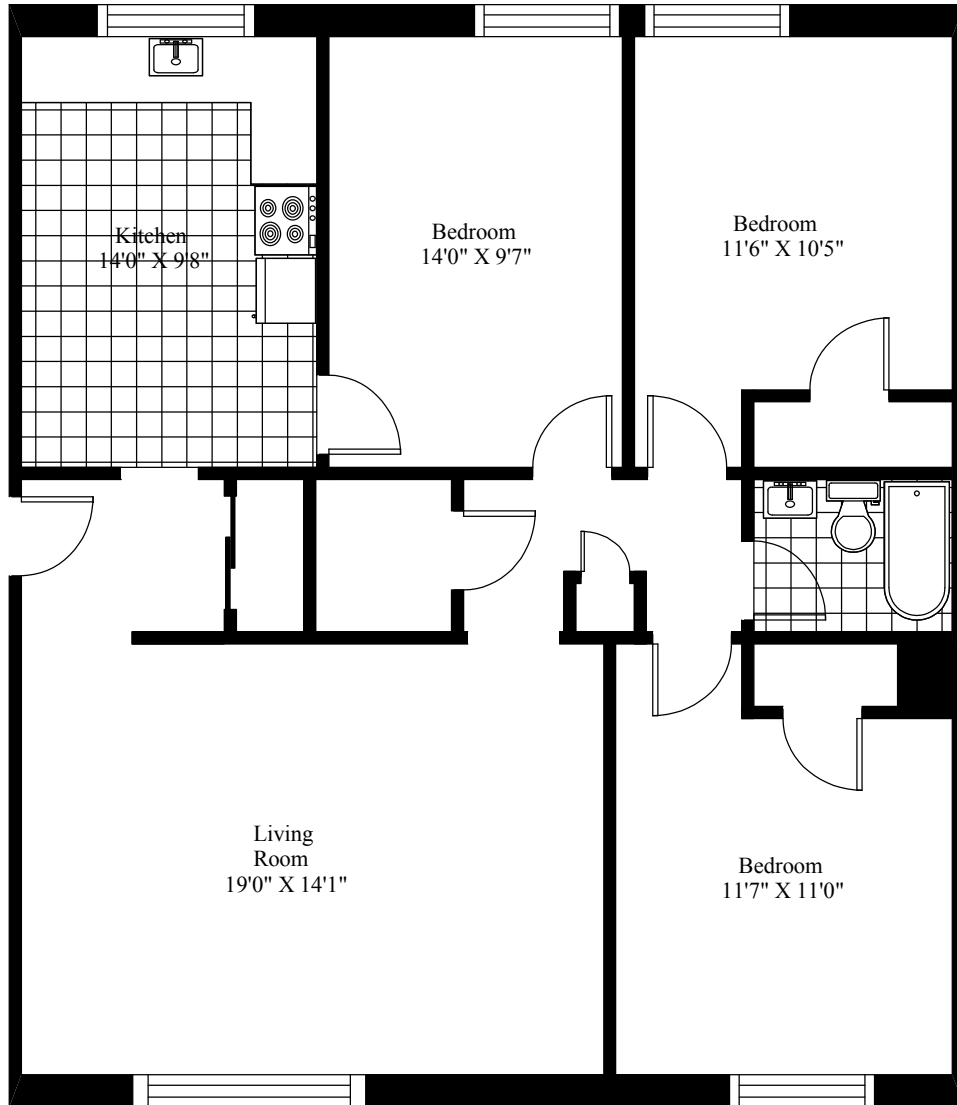

## Glenforest Apartments Typical Three Bedroom

Main Living Area = 1,111 Square Feet