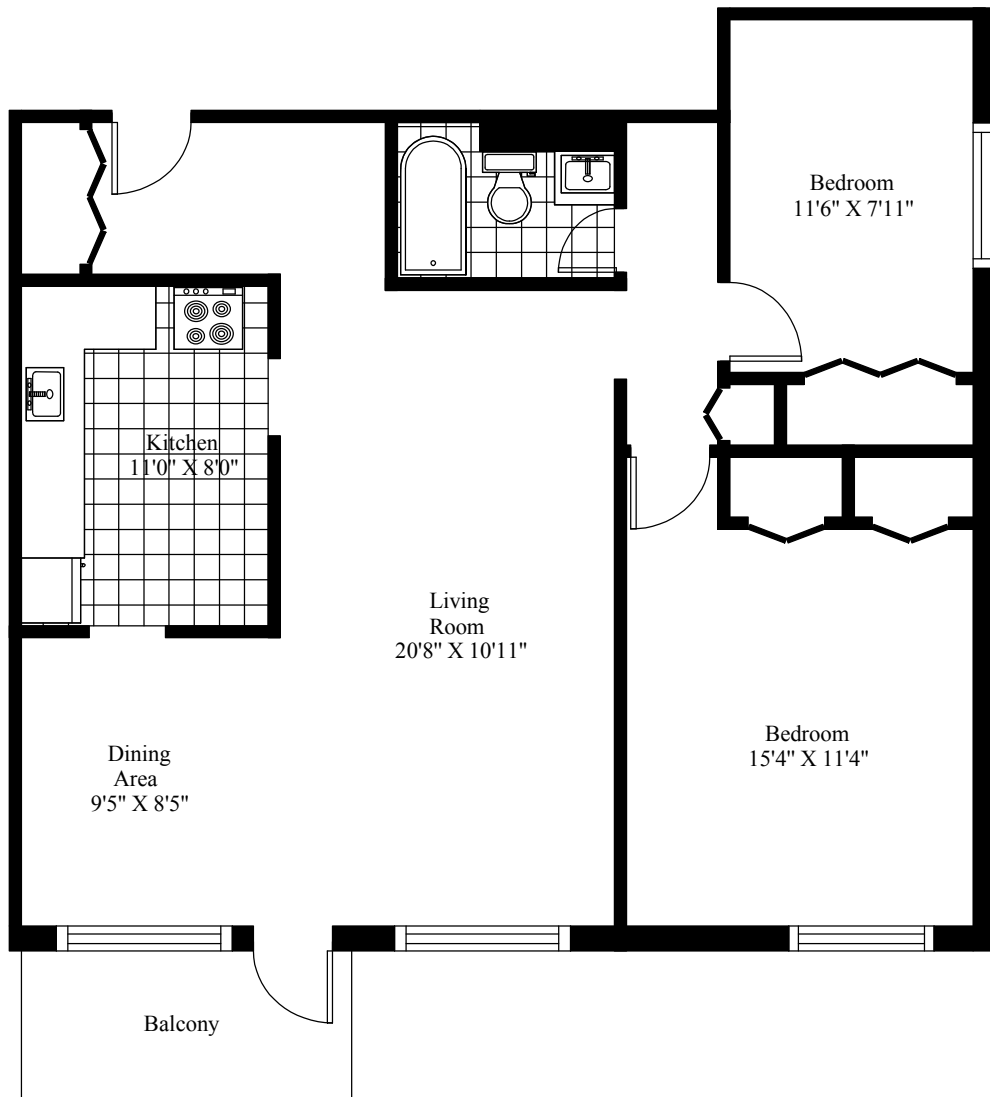

## Torbay Road Apartments Typical Two Bedroom

Main Living Area = 908 Square Feet