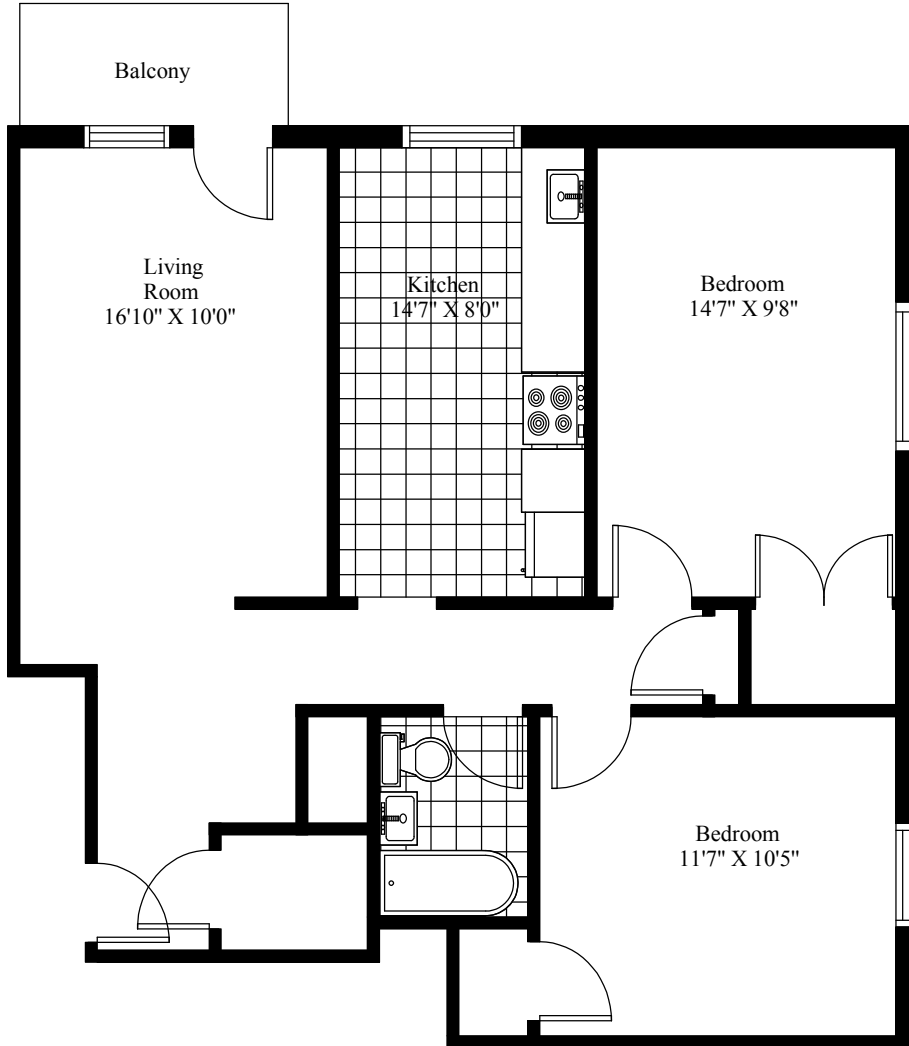

Victoria Gardens Typical Two Bedroom

Main Living Area = 813 Square Feet