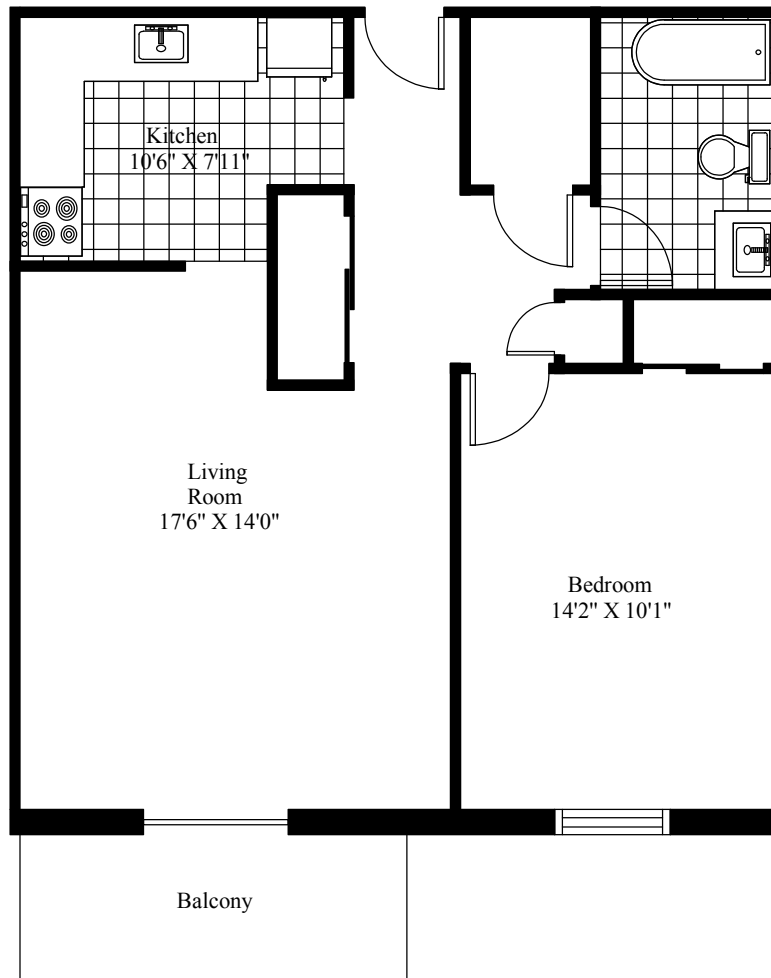

Pleasantview Manor
Typical One Bedroom

Main Living Area = 669 Square Feet