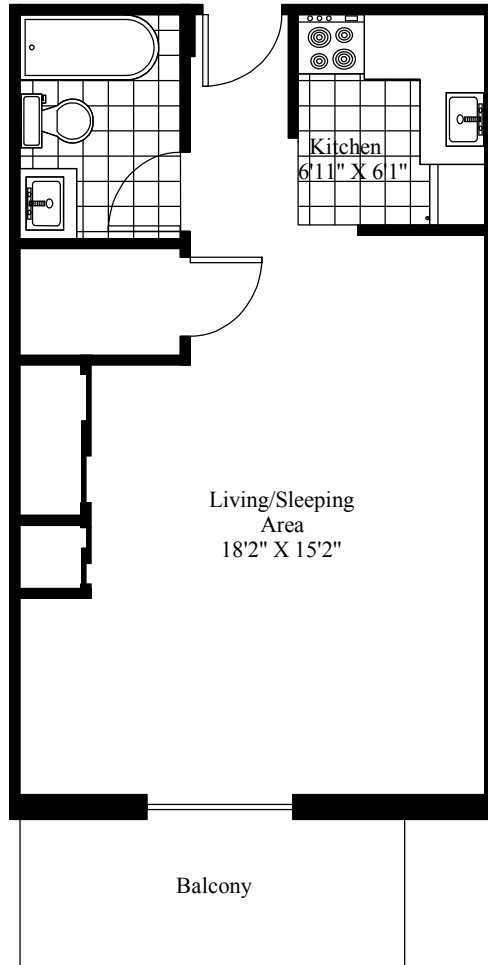

Pleasantview Manor
Typical Bachelor

Main Living Area = 411 Square Feet