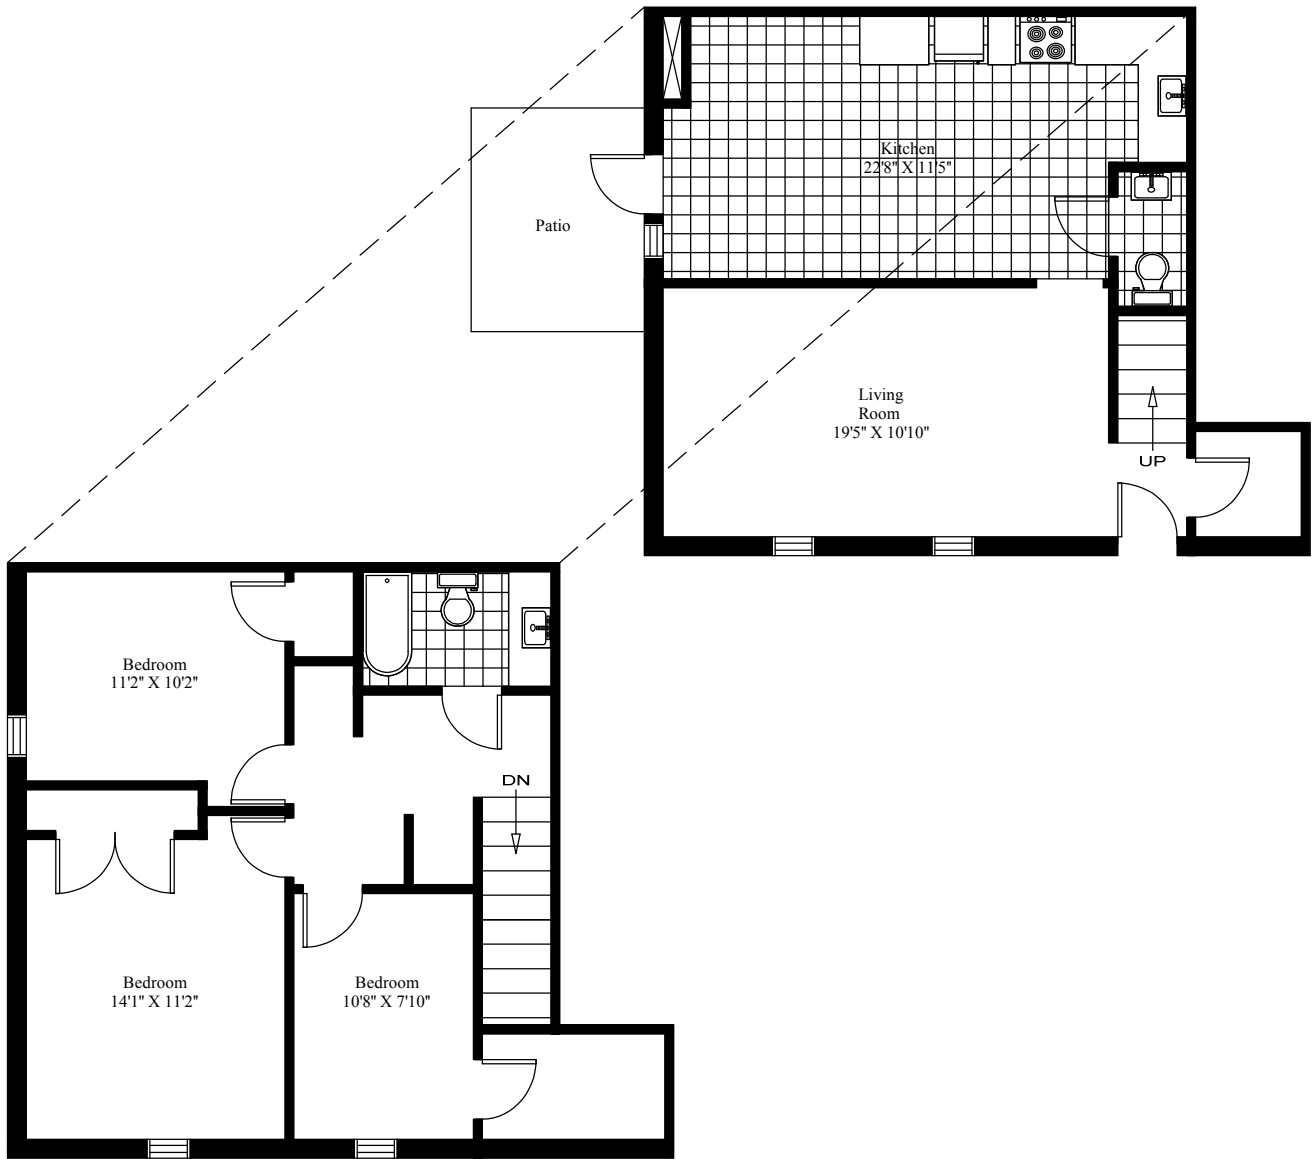

Horton Park  
Typical Three Bedroom

Main Living Area = 1,227 Square Feet