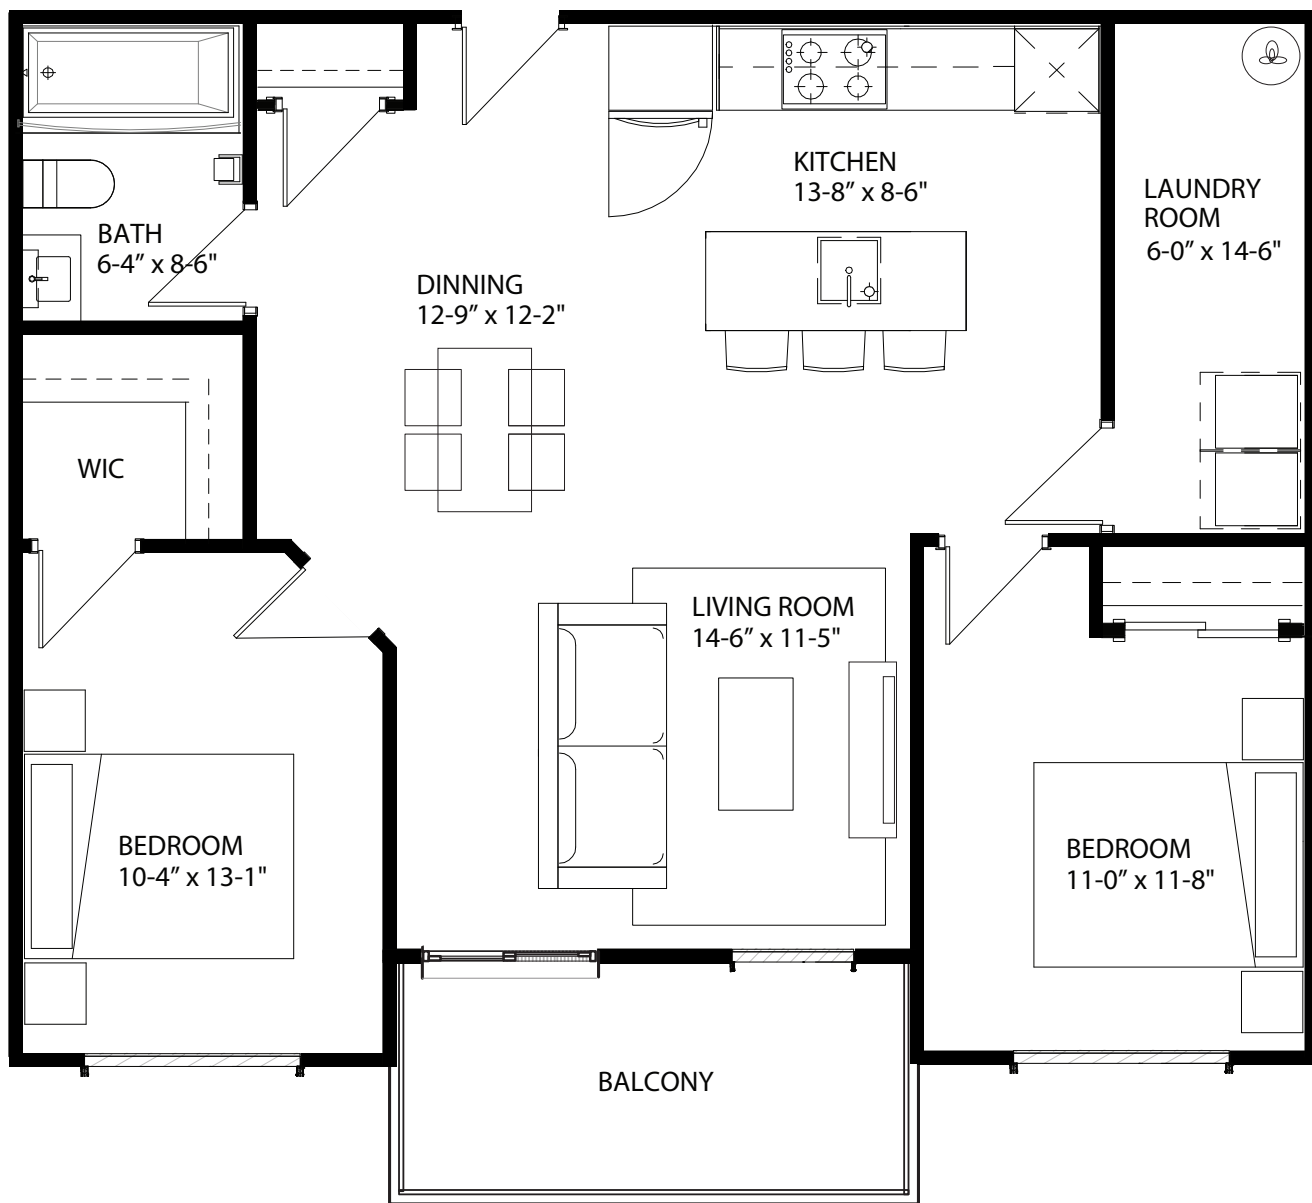

LEOPOLD BELLIVEAU

171 LEOPOLD F. BELLIVEAU DRIVE

Unit B | 2 Bed, 1 Bath

1,001 square feet

Units 103, 106, 107, 108, 111 = \$1,250

Units 203, 206, 207, 211 = \$1,300

Units 303, 306, 307, 311 = \$1,350

Units 403, 406, 407, 411 = \$1,400

1.833.254.1725
killamreit.com

All sizes and specifications are subject to change without notice. Floor plans are approximate dimensions. Actual usable floor space may vary from the stated floor area. E.&O.E.